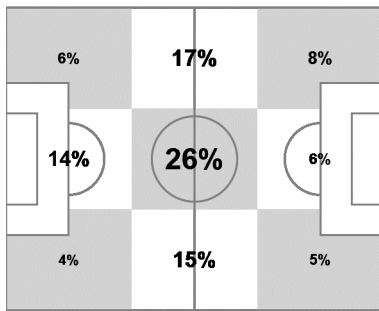

Team Tracking Statistics

Round of 16

Costa Rica - Greece 1 : 1 AET (1 : 1, 0 : 0) 5 : 3 PSO

52 29 JUN 2014 17:00 Recife / Arena Pernambuco / BRA

Greece

Ball possession heat map

Attacking direction →

Attack origin

#	Name	Time	Distance covered (metres)			Time spent			Sprints	Top speed	Activity time spent		
			Total	In Poss	Not in Poss	Opp. Half	Att. 3rd	Pen. Area			Low	Medium	High
1	KARNEZIS	129'42"	7,444	2,541	1,659				3	21.85	98%	1%	1%
2	MANIATIS	79'16"	7,912	2,587	2,621	34%	7%	3%	34	28.51	83%	8%	9%
4	MANOLAS	129'42"	10,785	3,442	3,234	17%	10%	5%	26	25.96	90%	5%	5%
7	SAMARAS	129'42"	11,984	4,784	3,023	78%	39%	9%	48	31.03	88%	5%	7%
10	KARAGOUNIS	129'42"	13,619	4,888	3,934	50%	14%		23	23.40	82%	10%	8%
14	SALPINGIDIS	70'17"	7,360	2,558	2,292	59%	29%	8%	32	28.51	83%	7%	10%
15	TOROSIDIS	129'42"	12,239	4,611	3,453	41%	22%	7%	34	27.40	86%	8%	6%
16	CHRISTODOULOPO...	129'42"	12,353	4,984	3,438	67%	35%	3%	38	27.58	86%	6%	8%
19	PAPASTATHOPOUL...	129'42"	11,580	4,023	3,327	23%	13%	5%	36	31.03	89%	6%	5%
20	CHOLEVAS	129'42"	12,891	4,833	3,629	41%	20%	1%	53	28.51	85%	7%	8%
22	SAMARIS	59'18"	6,775	2,287	2,385	32%	6%		13	26.14	80%	10%	10%
9	MITROGLOU	70'24"	6,654	2,758	1,373	85%	56%	17%	13	28.84	87%	6%	7%
17	GEKAS	59'25"	5,423	2,434	1,191	83%	56%	22%	15	25.78	88%	6%	6%
21	KATSOURANIS	50'27"	5,472	2,279	1,288	58%	24%	10%	14	22.86	83%	9%	8%

In Poss: Team in possession Opp. Half: In opposing half Bold values: top performing in the match
 Not In Poss: Opposite team in possession Att. 3rd: In attacking third
 Pen. Area: In penalty area

FIFA does not vouch for the accuracy of technical statistics compiled in association with its competition results system partner.