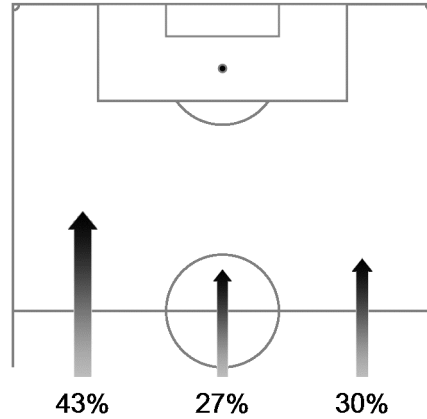

Team Tracking Statistics

Round of 16

Costa Rica - Greece 1 : 1 AET (1 : 1, 0 : 0) 5 : 3 PSO

52 29 JUN 2014 17:00 Recife / Arena Pernambuco / BRA

Greece

Ball possession heat map

Attacking direction →

Attack origin

#	Name	Time	Distance covered (metres)			Time spent			Sprints	Top speed	Activity time spent		
			Total	In Poss	Not in Poss	Opp. Half	Att. 3rd	Pen. Area			Low	Medium	High
1	KARNEZIS	129'42"	7,444	2,541	1,659				3	21.85	98%	1%	1%
2	MANIATIS	79'16"	7,912	2,587	2,621	34%	7%	3%	34	28.51	83%	8%	9%
4	MANOLAS	129'42"	10,785	3,442	3,234	17%	10%	5%	26	25.96	90%	5%	5%
7	SAMARAS	129'42"	11,984	4,784	3,023	78%	39%	9%	48	31.03	88%	5%	7%
10	KARAGOUNIS	129'42"	13,619	4,888	3,934	50%	14%		23	23.40	82%	10%	8%
14	SALPINGIDIS	70'17"	7,360	2,558	2,292	59%	29%	8%	32	28.51	83%	7%	10%
15	TOROSIDIS	129'42"	12,239	4,611	3,453	41%	22%	7%	34	27.40	86%	8%	6%
16	CHRISTODOULOPO...	129'42"	12,353	4,984	3,438	67%	35%	3%	38	27.58	86%	6%	8%
19	PAPASTATHOPOUL...	129'42"	11,580	4,023	3,327	23%	13%	5%	36	31.03	89%	6%	5%
20	CHOLEVAS	129'42"	12,891	4,833	3,629	41%	20%	1%	53	28.51	85%	7%	8%
22	SAMARIS	59'18"	6,775	2,287	2,385	32%	6%		13	26.14	80%	10%	10%
9	MITROGLOU	70'24"	6,654	2,758	1,373	85%	56%	17%	13	28.84	87%	6%	7%
17	GEKAS	59'25"	5,423	2,434	1,191	83%	56%	22%	15	25.78	88%	6%	6%
21	KATSOURANIS	50'27"	5,472	2,279	1,288	58%	24%	10%	14	22.86	83%	9%	8%

In Poss: Team in possession Opp. Half: In opposing half Bold values: top performing in the match
 Not In Poss: Opposite team in possession Att. 3rd: In attacking third
 Pen. Area: In penalty area

FIFA does not vouch for the accuracy of technical statistics compiled in association with its competition results system partner.