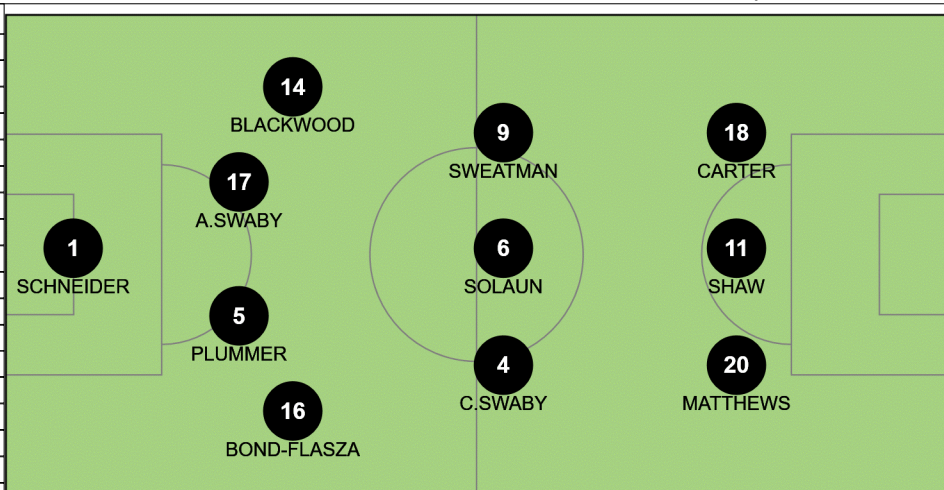

Jamaica (JAM)

Shirt: black Shorts: yellow Socks: black

#	Name	Pos
1 Sydney SCHNEIDER	GK	
4 Chantelle SWABY	MF	
5 Konya PLUMMER (C)	DF	
6 Havana SOLAUN	MF	
9 Marlo SWEATMAN	DF	
11 Khadija SHAW	FW	
14 Den-Den BLACKWOOD	DF	
16 Dominique BOND-FLASZA	DF	
17 Allyson SWABY	DF	
18 Trudi CARTER	FW	
20 Cheyna MATTHEWS	FW	
Substitutes		
2 Lauren SILVER	MF	
3 Chanel HUDSON-MARKS	DF	
7 Chinyelu ASHER	MF	
8 Ashleigh SHIM	MF	
10 Jody BROWN	FW	
12 Sashana CAMPBELL	MF	
13 Nicole MCCLURE	GK	
15 Tiffany CAMERON	FW	
19 Toriana PATTERSON	DF	
21 Olufolasade ADAMOLEKUN	FW	
22 Mireya GREY	FW	
23 Yazmeen JAMIESON	GK	
Coach Hue MENZIES (USA)		

Matches played

Group C	MP	W	D	L	GF	GA	GD	FPP	Pts
Australia	0	0	0	0	0	0	0	0	0
Brazil	0	0	0	0	0	0	0	0	0
Italy	0	0	0	0	0	0	0	0	0
Jamaica	0	0	0	0	0	0	0	0	0

GK: Goalkeeper
DF: Defender
MF: Midfielder
FW: Forward
C: Captain

A: Absent
N: Not eligible to play
I: Injured
X: Misses next match if booked
MP: Matches played

W: Win
D: Drawn
L: Lost
GF: Goals for
GA: Goals against

GD: Goal difference
Pts: Points

VAR: Video Assistant Referee
AVAR 1: Assistant VAR
AVAR 2: Offside VAR