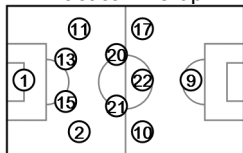

Serbia

Tactical line-up