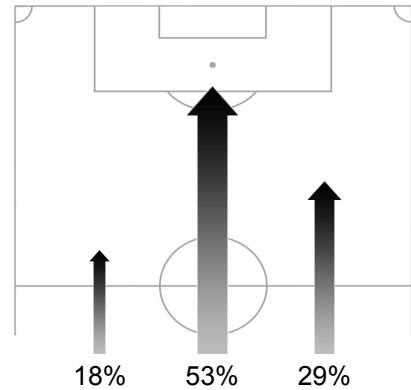

Assistant Referee 2: Bakhadyr KOCHKAROV (KGZ)
 Reserve Assistant Referee: Matthew TARO (SOL)
 General Coordinator: Carlo NOHRA (CYP)

Argentina Tracking Statistics

Ball Possession Heat Map

Attacking direction →

Attack Origin

#	Name	Time	Distance Covered (m)			Time Spent			Sprint	Top Speed Km/h	Activity Time Spent		
			DC	In Poss	Not In Poss	Opp. Half	Att. 3rd	Pen. Area			Low	Medium	High
22	Sergio ROMERO	93'12"	3293	1810	926	4%	3%		1	18.59	99%	1%	
2	Martin DEMICHELIS	93'12"	7945	3944	2489	14%	6%	4%	51	24.84	87%	6%	7%
3	Clemente RODRIGUEZ	93'12"	9895	5546	2702	46%	13%	1%	126	22.60	82%	8%	10%
4	Nicolas BURDISSO	93'12"	9015	4700	2538	15%	6%	5%	73	23.17	83%	8%	9%
5	Mario BOLATTI	93'12"	10208	5557	3032	45%	12%	5%	95	19.87	80%	10%	10%
8	Juan VERON	93'12"	10877	6227	2905	59%	22%	1%	121	20.59	78%	9%	13%
10	Lionel MESSI	93'12"	8155	4842	1931	89%	42%	5%	81	24.07	89%	5%	6%
15	Nicolas OTAMENDI	93'12"	10050	5554	2737	38%	15%	5%	95	20.28	80%	10%	10%
16	Sergio AGUERO	77'13"	8016	4586	2009	84%	52%	11%	65	25.36	85%	7%	8%
19	Diego MILITO	81'04"	8448	5315	1848	94%	68%	17%	87	21.30	82%	8%	10%
20	Maxi RODRIGUEZ	63'36"	7478	4087	2118	65%	29%	5%	64	23.50	77%	12%	11%

Substitutes

1	Diego POZO												
6	Gabriel HEINZE												
7	Angel DI MARIA	29'36"	3132	1915	758	73%	49%	2%	40	21.68	81%	8%	11%
9	Gonzalo HIGUAIN												
11	Carlos TEVEZ												
12	Ariel GARCE												
13	Walter SAMUEL												
14	Javier MASCHERANO												
18	Martin PALERMO	12'08"	1027	692	174	96%	65%	31%	11	20.61	83%	7%	10%
21	Mariano ANDUJAR												
23	Javier PASTORE	15'59"	1916	1250	408	64%	32%	10%	17	27.82	70%	14%	16%
17	Jonas GUTIERREZ												

DC: Distance Covered
 In Poss: In Possession
 Not In Poss: Not In Possession
 Opp. Half: In Opposing Half
 Att. 3rd: In Opposing Third
 Pen. Area: In Penalty Area

FIFA does not vouch for the accuracy of technical statistics compiled in association with its competition results system partner.
 TUE 22 JUN 2010; 22:34 CET / 22:34 local time - Version 1