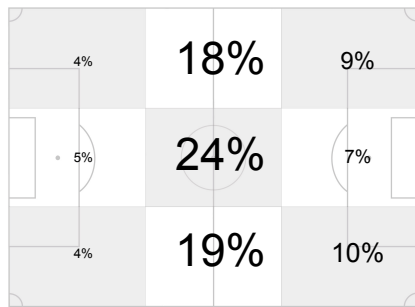

Argentina Tracking Statistics

Ball Possession Heat Map