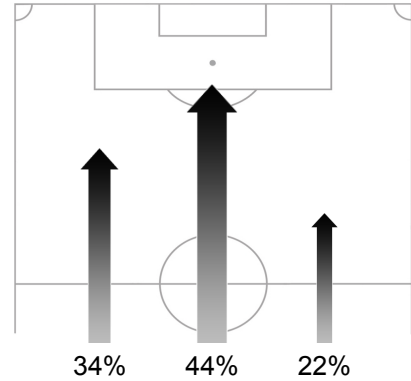

#	Name	Time	Distance Covered (m)			Time Spent			Sprint	Top Speed Km/h	Activity Time Spent		
			DC	In Poss	Not In Poss	Opp. Half	Att. 3rd	Pen. Area			Low	Medium	High
1	Hugo LLORIS	96'46"	4379	1776	1564				17	18.90	97%	2%	1%
2	Bakari SAGNA	96'46"	10041	3713	3968	20%	5%		99	22.52	82%	9%	9%
5	William GALLAS	96'46"	9711	3305	3960	7%	2%		77	21.36	86%	7%	7%
7	Franck RIBERY	96'46"	9876	3947	3486	71%	20%	2%	117	22.88	82%	9%	9%
8	Yoann GOURCUFF	24'58"	3515	1314	1331	57%	15%	2%	41	20.55	72%	13%	15%
9	Djibril Cisse	57'23"	5555	2174	1988	88%	47%	6%	57	21.11	86%	7%	7%
11	Andre Pierre GIGNAC	48'10"	5613	2222	1857	73%	40%	6%	60	28.43	77%	11%	12%
17	Sebastien SQUILLACI	96'46"	9799	3290	3957	9%	4%	1%	75	22.52	85%	8%	7%
18	Alou DIARRA	84'44"	8680	2797	3806	24%	6%	5%	56	23.82	85%	8%	7%
19	Abou DIABY	96'46"	10995	3918	4373	39%	7%	1%	125	24.40	81%	10%	9%
22	Gael CLICHY	96'46"	9873	3473	3956	17%	2%		104	23.20	84%	8%	8%

DC: Distance Covered
 In Poss: In Possession
 Not In Poss: Not In Possession
 Opp. Half: In Opposing Half
 Att. 3rd: In Opposing Third
 Pen. Area: In Penalty Area

FIFA does not vouch for the accuracy of technical statistics compiled in association with its competition results system partner.
 TUE 22 JUN 2010; 18:01 CET / 18:01 local time - Version 1