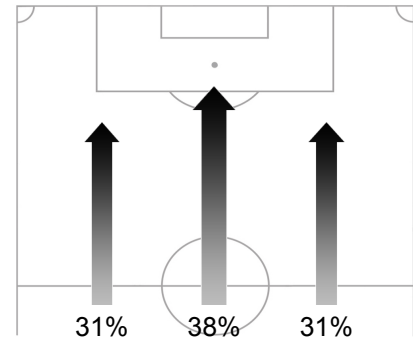

#	Name	Time	Distance Covered (m)			Time Spent			Sprint	Top Speed Km/h	Activity Time Spent		
			DC	In Poss	Not In Poss	Opp. Half	Att. 3rd	Pen. Area			Low	Medium	High
22	Hans Joerg BUTT	94'02"	4996	2112	1677				3	10.68	98%	1%	1%
2	Marcell JANSEN	81'43"	9615	4033	3716	56%	28%	4%	110	23.82	79%	10%	11%
3	Arne FRIEDRICH	94'02"	9244	3733	3493	13%	4%	3%	51	19.05	85%	8%	7%
4	Dennis AOGO	94'02"	9994	3995	3802	22%	5%		68	19.25	82%	10%	8%
6	Sami KHEDIRA	94'02"	11096	4785	4258	43%	21%	7%	134	26.20	77%	10%	13%
7	Bastian SCHWEINSTEIGER	94'02"	11103	4577	4409	38%	11%		91	23.82	76%	13%	11%
8	Mesut OEZIL	91'55"	9985	4538	3482	71%	30%	3%	124	27.35	81%	9%	10%
13	Thomas MUELLER	94'02"	10637	4961	3607	65%	29%	8%	127	24.40	81%	8%	11%
17	Per MERTESECKER	94'02"	9332	3657	3678	15%	4%	3%	51	22.14	84%	9%	7%
19	CACAU	73'59"	7968	3483	2850	82%	40%	12%	102	23.43	84%	6%	10%
20	Jerome BOATENG	94'02"	10144	4223	3852	25%	4%		100	22.98	83%	8%	9%