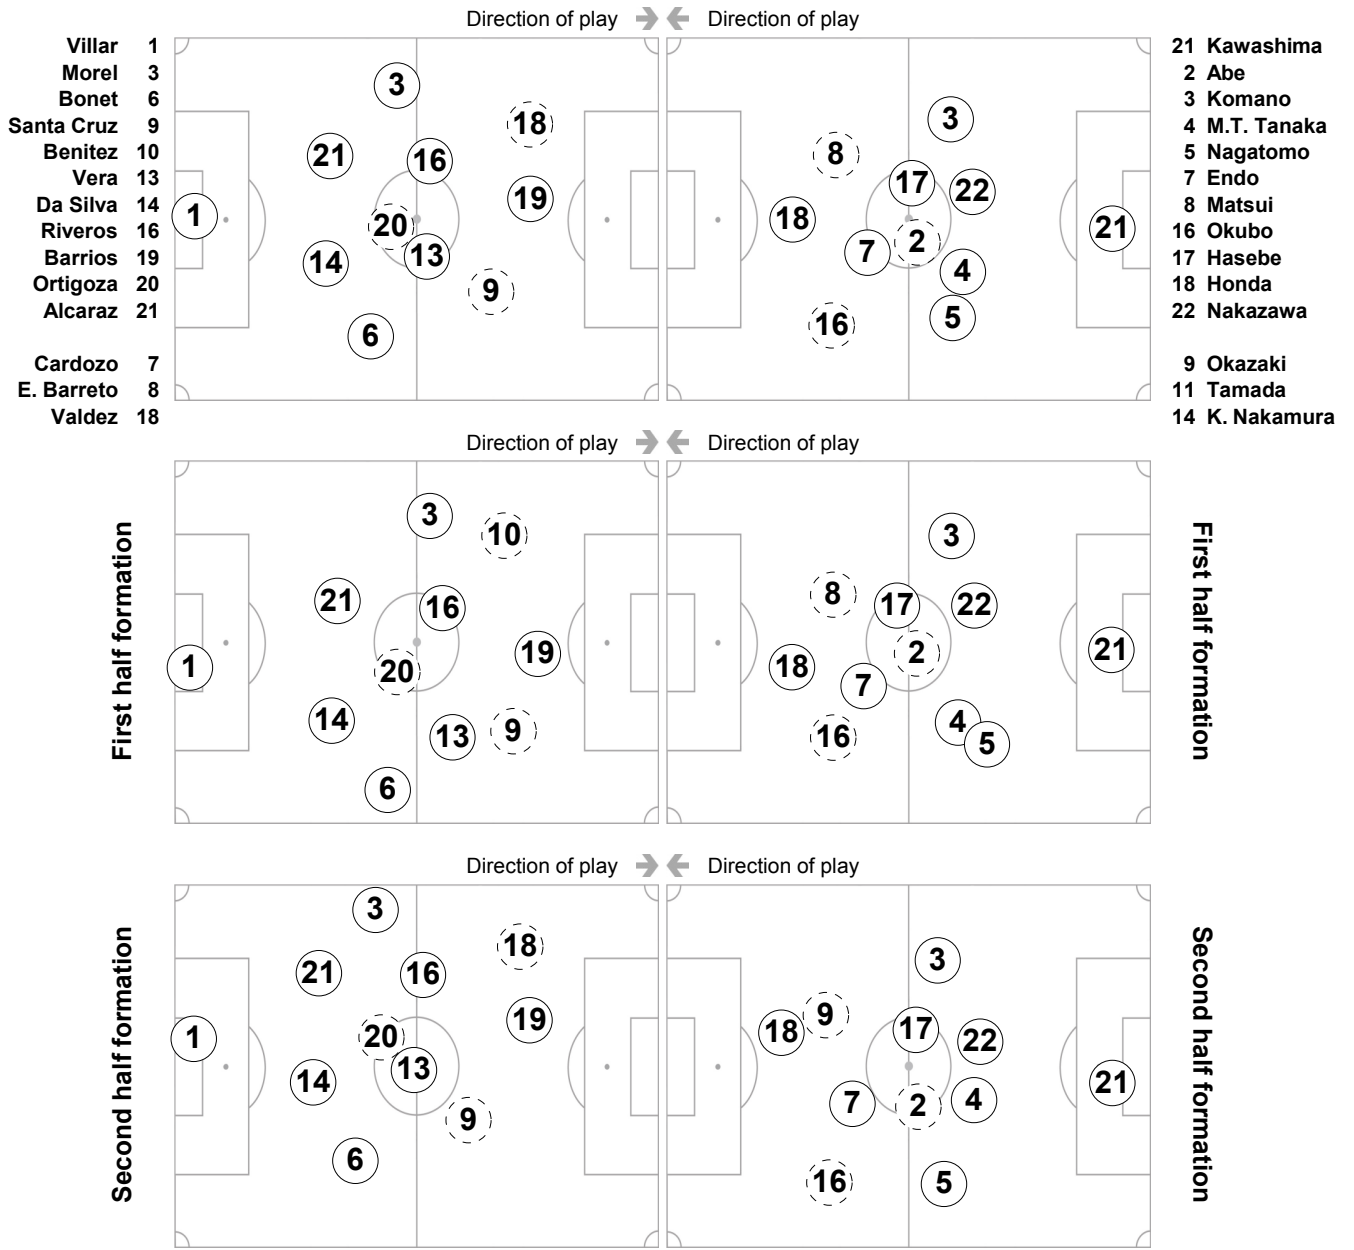

Actual Formation

Round of 16

Paraguay - Japan 0:0 a.e.t. 5:3 PSO

Tshwane/Pretoria / Loftus Versfeld Stadium / RSA

60' (In) 18 Valdez / (Out) 10 Benitez
 75' (In) 8 E. Barreto / (Out) 20 Ortigoza
 94' (In) 7 Cardozo / (Out) 9 Santa Cruz

65' (In) 9 Okazaki / (Out) 8 Matsui
 81' (In) 14 K. Nakamura / (Out) 2 Abe
 106' (In) 11 Tamada / (Out) 16 Okubo

Total time played: 124'27"
58% - 46'53" Ball possession 42% - 34'33"

FIFA does not vouch for the accuracy of technical statistics compiled in association with its competition results system partner.