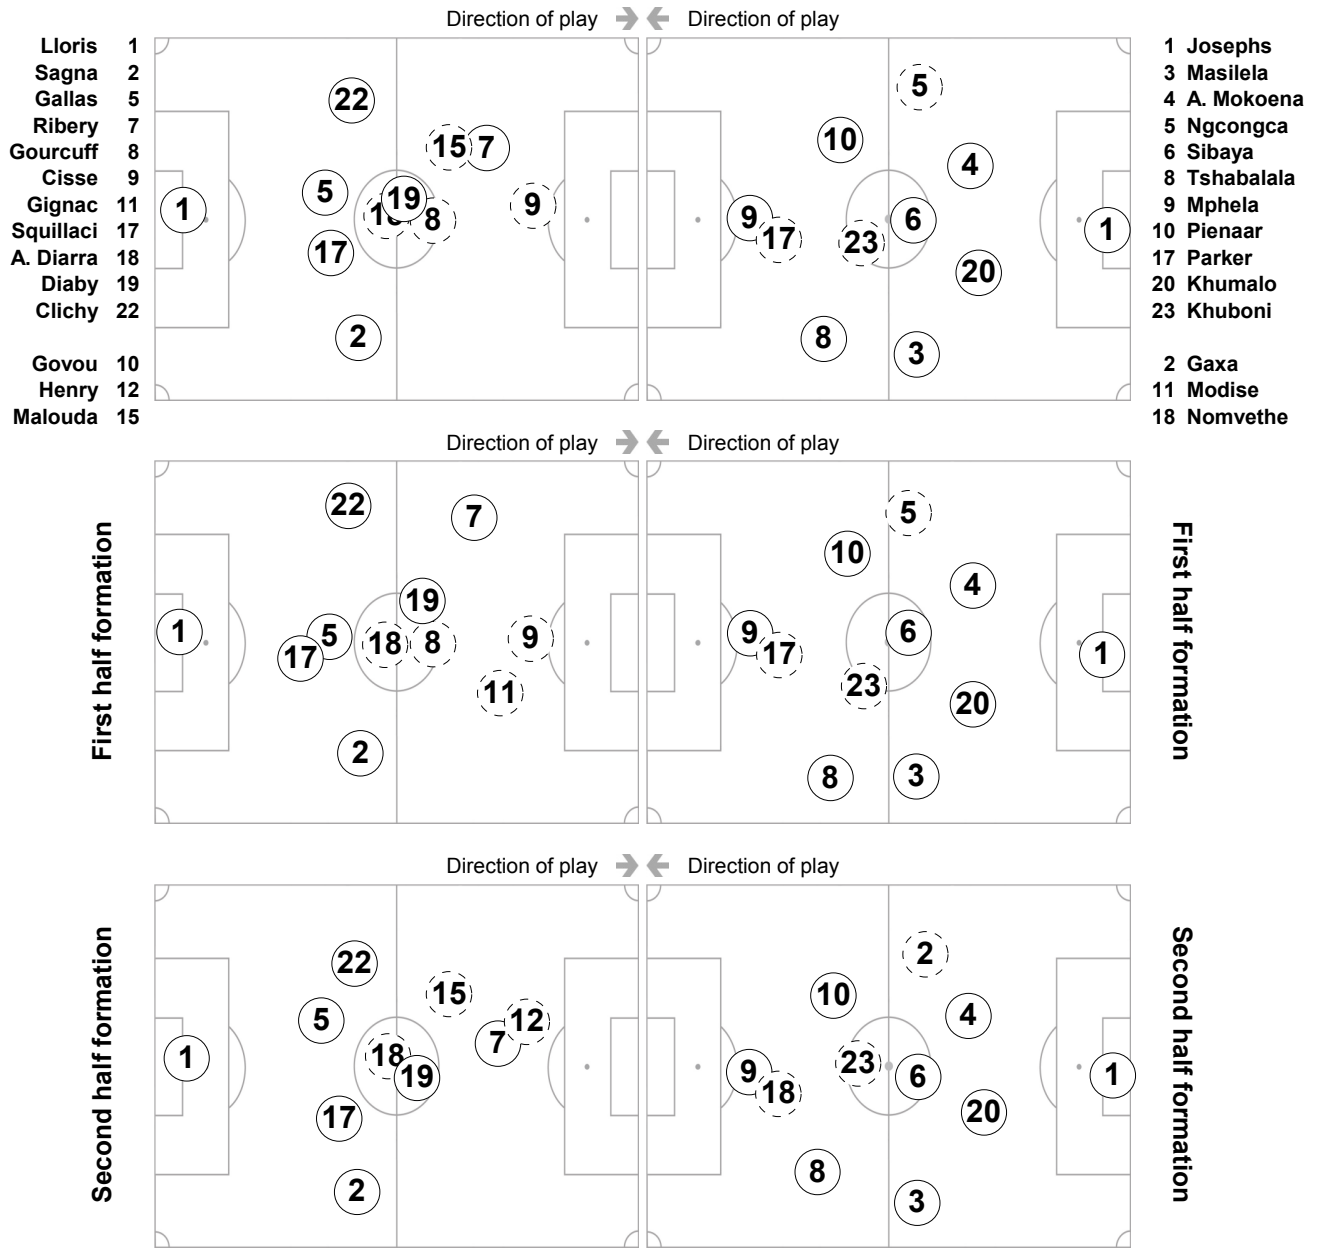

Actual Formation

Group A

France - South Africa 1:2 (0:2)

Mangaung/Bloemfontein / Free State Stadium / RSA

25' **R** 8 Gourcuff
 46' (In) 15 Malouda / (Out) 11 Gignac
 55' (In) 12 Henry / (Out) 9 Cisse
 82' (In) 10 Govou / (Out) 18 A. Diarra

55' (In) 2 Gaxa / (Out) 5 Ngcongca
 68' (In) 18 Nomvethé / (Out) 17 Parker
 78' (In) 11 Modise / (Out) 23 Khuboni

Total time played: 96'46"
50% - 31'11" Ball possession 50% - 31'42"

○ did not play the entire match ⇌ substitution