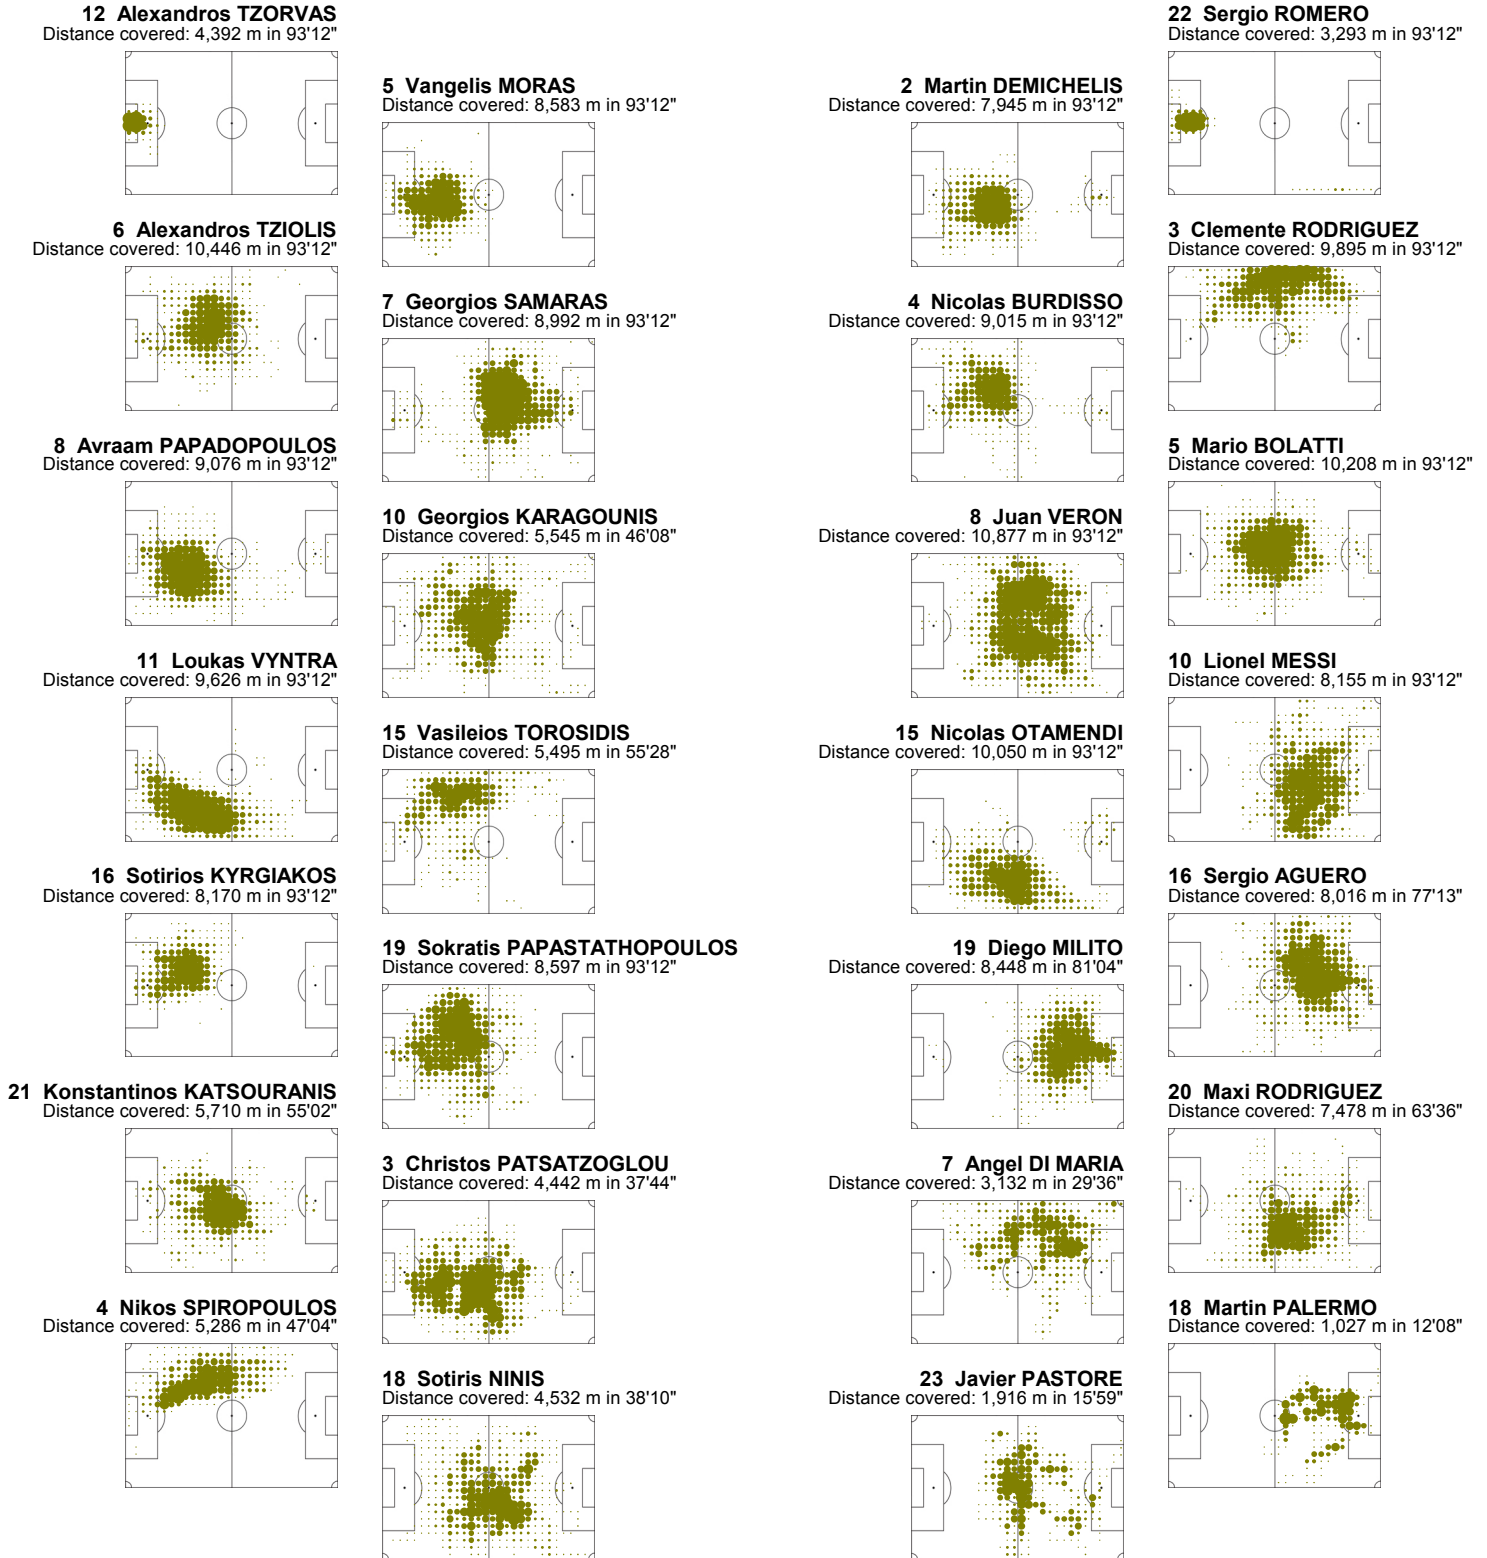

Players Heat Map

Group B

Greece - Argentina 0:2 (0:0)

Polokwane / Peter Mokaba Stadium / RSA

Direction of play →

FIFA does not vouch for the accuracy of technical statistics compiled in association with its competition results system partner.