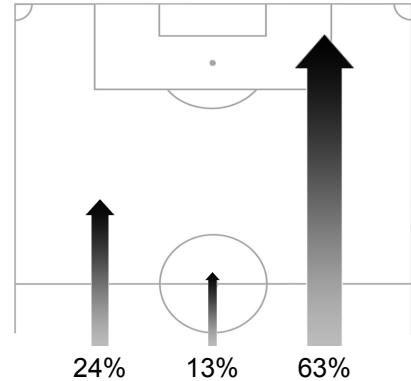

Assistant Referee 2: Enock MOLEFE (RSA)
 Reserve Assistant Referee: Henrik ANDREN (SWE)
 General Coordinator: Peter MONTOPOLI (CAN)

Japan Tracking Statistics

Ball Possession Heat Map

Attack Origin

#	Name	Time	Distance Covered (m)			Time Spent			Sprint	Top Speed Km/h	Activity Time Spent		
			DC	In Poss	Not In Poss	Opp. Half	Att. 3rd	Pen. Area			Low	Medium	High
21	Eiji KAWASHIMA	96'16"	4423	1287	1430				5	12.91	99%	1%	
2	Yuki ABE	96'16"	10824	3050	5085	19%	4%	1%	129	21.88	79%	10%	11%
3	Yuichi KOMANO	96'16"	10811	3439	4529	18%	5%		141	22.14	79%	9%	12%
4	Marcus Tulio TANAKA	96'16"	9517	2541	3986	5%	3%	2%	75	19.52	85%	7%	8%
5	Yuto NAGATOMO	96'16"	10803	3328	4471	18%	4%		112	20.79	80%	9%	11%
7	Yasuhito ENDO	92'24"	10910	3244	5119	35%	8%		120	22.52	77%	11%	12%
8	Daisuke MATSUI	75'48"	9010	2861	3984	48%	22%	3%	107	21.56	81%	9%	10%
16	Yoshito OKUBO	89'54"	11293	3687	4924	50%	20%	3%	153	22.81	76%	11%	13%
17	Makoto HASEBE	96'16"	11473	3352	5064	34%	9%	1%	127	20.83	77%	11%	12%
18	Keisuke HONDA	96'16"	11054	3493	4345	68%	30%	3%	136	28.11	79%	10%	11%
22	Yuji NAKAZAWA	96'16"	9337	2587	3935	5%	2%	1%	63	19.87	87%	7%	6%

Substitutes

1	Seigo NARAZAKI												
6	Atsuto UCHIDA												
9	Shinji OKAZAKI	20'28"	2514	1021	750	51%	30%	7%	52	20.96	71%	12%	17%
10	Shunsuke NAKAMURA												
11	Keiji TAMADA												
12	Kisho YANO												
13	Daiki IWAMASA												
14	Kengo NAKAMURA												
15	Yasuyuki KONNO	6'22"	521	113	176	21%	3%		4	19.77	91%	3%	6%
19	Takayuki MORIMOTO												
20	Junichi INAMOTO	3'52"	414	120	98	55%	51%	2%	11	17.98	78%	7%	15%
23	Yoshikatsu KAWAGUCHI												

DC: Distance Covered
 In Poss: In Possession
 Not In Poss: Not In Possession
 Opp. Half: In Opposing Half
 Att. 3rd: In Opposing Third
 Pen. Area: In Penalty Area

FIFA does not vouch for the accuracy of technical statistics compiled in association with its competition results system partner.
 THU 24 JUN 2010; 22:33 CET / 22:33 local time - Version 1