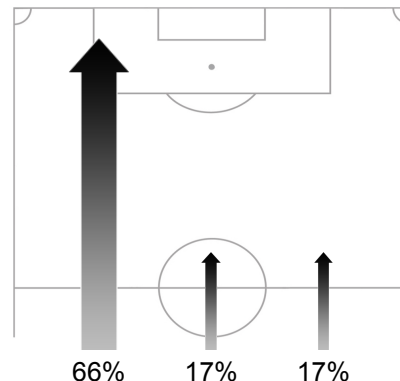

Assistant Referee 2: Bertino MIRANDA (POR)
 Reserve Assistant Referee: Fermin MARTINEZ (ESP)
 General Coordinator: Mustapha FAHMY (EGY)

Uruguay Tracking Statistics

Ball Possession Heat Map

Attack Origin

#	Name	Time	Distance Covered (m)			Time Spent			Sprint	Top Speed Km/h	Activity Time Spent		
			DC	In Poss	Not In Poss	Opp. Half	Att. 3rd	Pen. Area			Low	Medium	High
1	Fernando MUSLERA	128'14"	4339	1457	1344				3	16.62	98%	1%	1%
2	Diego LUGANO	37'30"	3799	1219	1365	13%	11%	7%	23	17.59	86%	7%	7%
4	Jorge FUCILE	128'14"	13014	4214	5610	21%	2%		155	23.20	85%	7%	8%
6	Mauricio VICTORINO	128'14"	11298	3340	4629	10%	8%	6%	87	25.99	87%	7%	6%
7	Edinson CAVANI	77'39"	8790	2782	3295	58%	24%	9%	105	26.61	81%	9%	10%
9	Luis SUAREZ	127'00"	12568	4718	4505	78%	41%	10%	151	21.57	85%	7%	8%
10	Diego FORLAN	128'14"	13102	4833	4771	76%	34%	4%	142	28.38	86%	7%	7%
15	Diego PEREZ	128'14"	12926	3890	5611	36%	9%	2%	110	22.35	85%	8%	7%
16	Maximiliano PEREIRA	128'14"	14101	4979	5600	23%	8%		209	23.82	81%	8%	11%
17	Egidio AREVALO	128'14"	13194	4227	5734	30%	11%		108	21.65	83%	8%	9%
20	Alvaro FERNANDEZ	47'26"	5217	1731	2007	52%	17%	7%	49	28.35	81%	8%	11%

Substitutes

3	Diego GODIN												
5	Walter GARGANO												
8	Sebastian EGUREN												
11	Alvaro PEREIRA												
12	Juan CASTILLO												
13	Sebastian ABREU	50'35"	4675	1785	1805	73%	37%	12%	48	20.28	86%	7%	7%
14	Nicolas LODEIRO	80'48"	10126	3458	4315	51%	24%	2%	136	22.56	74%	11%	15%
18	Ignacio GONZALEZ												
19	Andres SCOTTI	90'44"	8591	2712	3617	10%	7%	6%	51	21.67	87%	7%	6%
21	Sebastian FERNANDEZ												
22	Martin CACERES												
23	Martin SILVA												

DC: Distance Covered
 In Poss: In Possession
 Not In Poss: Not In Possession
 Opp. Half: In Opposing Half
 Att. 3rd: In Opposing Third
 Pen. Area: In Penalty Area

FIFA does not vouch for the accuracy of technical statistics compiled in association with its competition results system partner.