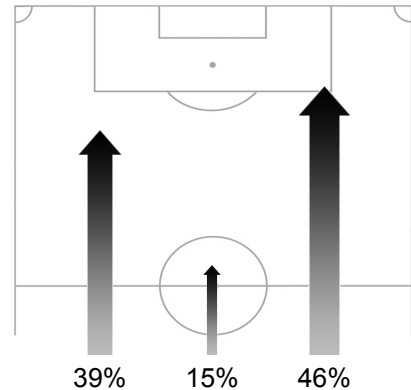

Assistant Referee 2: JEONG Hae Sang (KOR)  
 Reserve Assistant Referee: Hassan KAMRANIFAR (IRN)  
 General Coordinator: Stefano PUCCI (ITA)

**Brazil Tracking Statistics**

Ball Possession Heat Map

Attacking direction →

Attack Origin

#	Name	Time	Distance Covered (m)			Time Spent			Sprint	Top Speed Km/h	Activity Time Spent		
			DC	In Poss	Not In Poss	Opp. Half	Att. 3rd	Pen. Area			Low	Medium	High
1	JULIO CESAR	94'14"	4576	1486	1322				17	20.99	97%	1%	2%
2	MAICON	94'14"	9423	3411	3317	27%	10%		133	23.82	85%	6%	9%
3	LUCIO	94'14"	8717	2925	3160	15%	8%	6%	66	20.96	89%	6%	5%
4	JUAN	94'14"	7224	2380	2895	12%	8%	6%	41	21.11	91%	4%	5%
5	FELIPE MELO	73'54"	7551	2620	2989	26%	6%	4%	60	20.83	85%	7%	8%
6	MICHEL BASTOS	62'48"	6443	2283	2616	27%	7%		68	21.08	85%	8%	7%
8	GILBERTO SILVA	94'14"	10318	3582	4094	30%	11%	6%	71	20.79	82%	10%	8%
9	LUIS FABIANO	77'58"	6820	2709	2318	85%	40%	9%	58	23.18	88%	6%	6%
10	KAKA	94'14"	9607	3922	3263	64%	28%	6%	112	21.69	84%	8%	8%
11	ROBINHO	94'14"	10178	<b>4048</b>	3776	71%	33%	7%	<b>142</b>	22.52	81%	8%	11%
13	DANI ALVES	94'14"	<b>10562</b>	3859	<b>4116</b>	54%	16%		107	21.58	80%	10%	10%

**Substitutes**

12	GOMES												
14	LUISAO												
15	THIAGO SILVA												
16	GILBERTO MELO	31'26"	2974	846	1206	24%	2%		39	21.11	88%	5%	7%
17	JOSUE												
19	JULIO BAPTISTA												
20	KLEBERSON												
21	NILMAR	16'16"	1806	735	649	83%	44%	12%	22	<b>25.46</b>	81%	8%	11%
22	DONI												
23	GRAFITE												
18	RAMIRES												
7	ELANO												

DC: Distance Covered  
 In Poss: In Possession  
 Not In Poss: Not In Possession  
 Opp. Half: In Opposing Half  
 Att. 3rd: In Opposing Third  
 Pen. Area: In Penalty Area

FIFA does not vouch for the accuracy of technical statistics compiled in association with its competition results system partner.  
 FRI 2 JUL 2010; 17:59 CET / 17:59 local time - Version 1