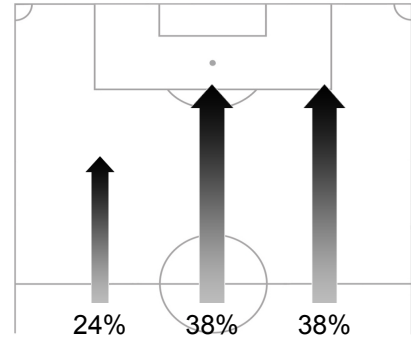

Assistant Referee 2: Bertino MIRANDA (POR)
 Reserve Assistant Referee: Jose Luis CAMARGO (MEX)
 General Coordinator: Rafael TINOCO (GUA)

Nigeria Tracking Statistics

Ball Possession Heat Map

Attacking direction →

Attack Origin

#	Name	Time	Distance Covered (m)			Time Spent			Sprint	Top Speed Km/h	Activity Time Spent		
			DC	In Poss	Not In Poss	Opp. Half	Att. 3rd	Pen. Area			Low	Medium	High
1	Vincent ENYEAMA	95'58"	2919	951	1291				4	11.58	98%	1%	1%
2	Joseph YOBO	47'24"	4213	1547	1853	3%			21	20.75	90%	6%	4%
4	Nwankwo KANU	59'23"	5922	2619	2109	65%	25%	3%	41	18.71	85%	8%	7%
5	Rabiu AFOLABI	95'58"	9260	3415	3978	15%	4%		77	21.29	83%	8%	9%
6	Danny SHITTU	95'58"	8434	2826	3847	4%	2%	1%	56	21.95	91%	5%	4%
8	Yakubu AYEGBENI	72'16"	7049	3143	2345	86%	40%	9%	56	20.75	87%	6%	7%
12	Kalu UCHE	95'58"	9561	3798	3593	54%	19%	3%	67	23.20	84%	8%	8%
13	Yussuf AYILA	95'58"	10575	4131	4305	40%	11%		110	20.89	80%	9%	11%
17	Chidi ODIAH	95'58"	9299	3256	4055	17%	4%		94	22.71	84%	7%	9%
19	Chinedu OGBUKE OBASI	95'58"	10341	3898	4092	57%	24%	5%	91	28.51	81%	9%	10%
20	Dickson ETUHU	95'58"	10386	3925	4364	40%	10%	1%	99	20.27	80%	10%	10%

DC: Distance Covered
 In Poss: In Possession
 Not In Poss: Not In Possession
 Opp. Half: In Opposing Half
 Att. 3rd: In Opposing Third
 Pen. Area: In Penalty Area

FIFA does not vouch for the accuracy of technical statistics compiled in association with its competition results system partner.
 TUE 22 JUN 2010; 22:31 CET / 22:31 local time - Version 1