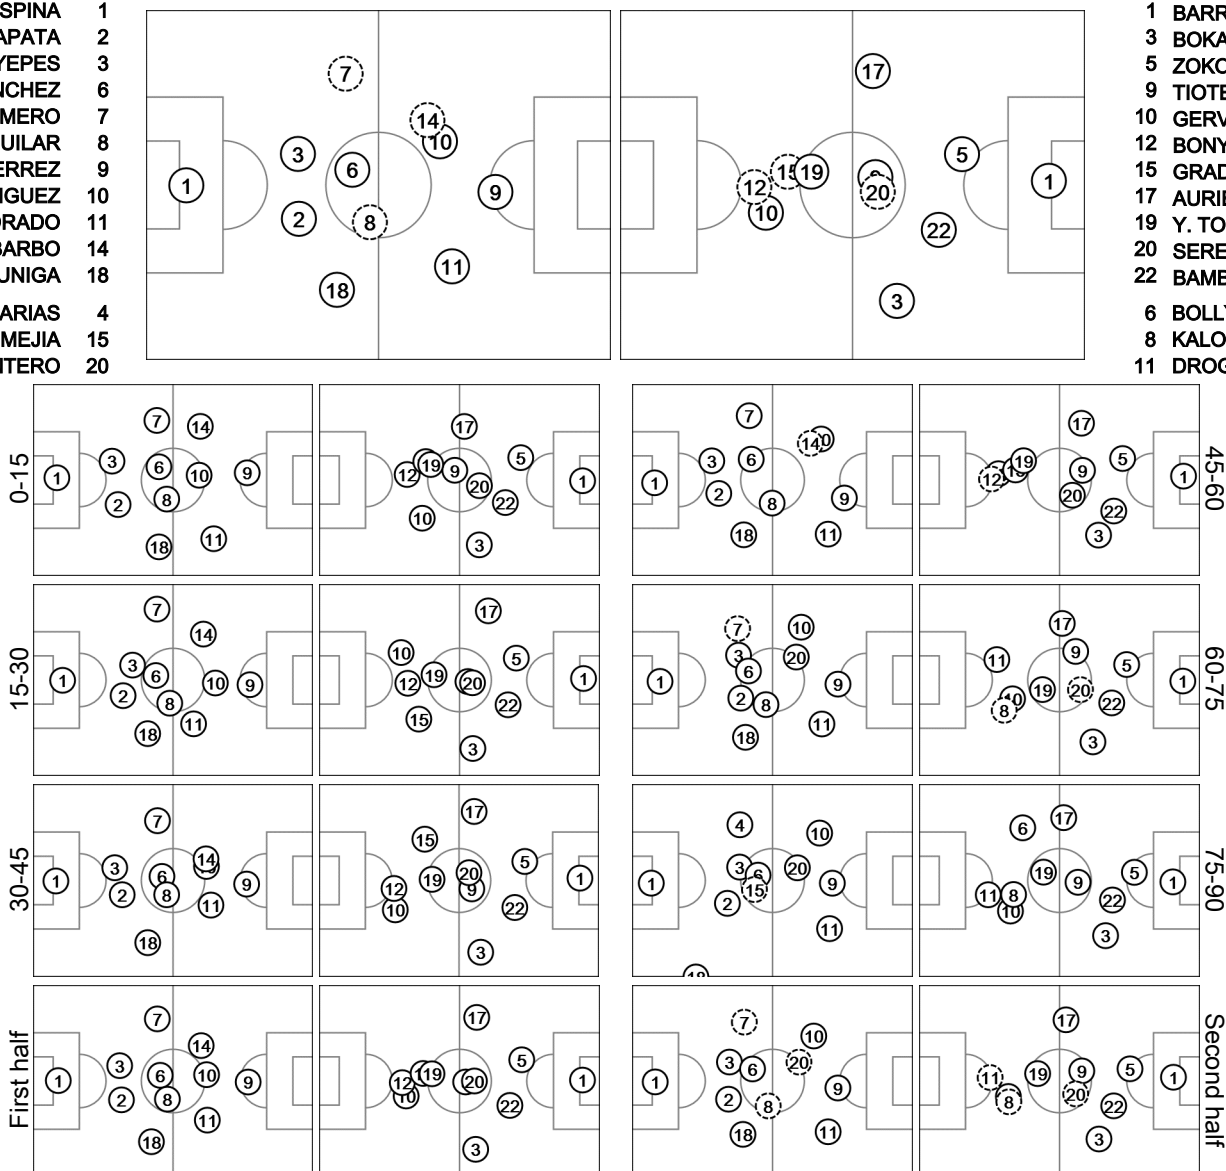

Actual Formation

Colombia - Côte d'Ivoire 2 : 1 (0 : 0)

21 19 JUN 2014 13:00 Brasilia / Estadio Nacional / BRA

53' In 20 QUINTERO / Out 14 IBARBO
72' In 4 ARIAS / Out 7 ARMERO
79' In 15 MEJIA / Out 8 AGUILAR

60' In 11 DROGBA / Out 12 BONY
67' In 8 KALOU / Out 15 GRADEL
73' In 6 BOLLY / Out 20 SEREY

Total time played 95'41"
45% - 22'43" Ball possession 55% - 27'36"
Actual formation
Direction of play --> <-- Direction of play

- OSPINA 1
- ZAPATA 2
- YEPES 3
- SANCHEZ 6
- ARMERO 7
- AGUILAR 8
- GUTIERREZ 9
- RODRIGUEZ 10
- CUADRADO 11
- IBARBO 14
- ZUNIGA 18
- ARIAS 4
- MEJIA 15
- QUINTERO 20

- 1 BARRY
- 3 BOKA
- 5 ZOKORA
- 9 TIOTE
- 10 GERVINHO
- 12 BONY
- 15 GRADEL
- 17 AURIER
- 19 Y. TOURE
- 20 SEREY
- 22 BAMBA
- 6 BOLLY
- 8 KALOU
- 11 DROGBA