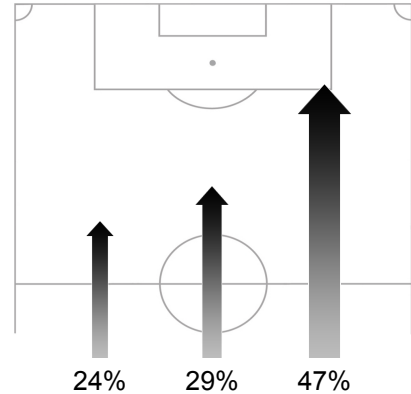

Assistant Referee 2: Michael MULLARKEY (ENG)
 Reserve Assistant Referee: Eric DANSAULT (FRA)
 General Coordinator: Lennart WANGEL (FIN)

Italy Tracking Statistics

Ball Possession Heat Map

Attack Origin

#	Name	Time	Distance Covered (m)			Time Spent			Sprint	Top Speed Km/h	Activity Time Spent		
			DC	In Poss	Not In Poss	Opp. Half	Att. 3rd	Pen. Area			Low	Medium	High
12	Federico MARCHETTI	99'46"	3542	1273	1062				9	15.83	98%	1%	1%
3	Domenico CRISCITO	48'17"	4907	1591	1895	24%	10%		42	26.20	83%	8%	9%
4	Giorgio CHIPELLINI	99'46"	10209	3784	3898	16%	4%	2%	116	26.20	82%	8%	10%
5	Fabio CANNAVARO	99'46"	8920	3120	3483	11%	2%	1%	87	20.51	87%	6%	7%
6	Daniele DE ROSSI	99'46"	10454	4004	3722	38%	11%	2%	70	19.61	79%	12%	9%
7	Simone PEPE	99'46"	10031	4118	3084	64%	29%	6%	88	26.43	83%	8%	9%
8	Gennaro GATTUSO	48'17"	5486	1780	2429	41%	11%		62	19.28	78%	10%	12%
9	Vincenzo IAQUINTA	99'46"	9190	3684	2723	84%	43%	12%	71	22.08	86%	6%	8%
10	Antonio DI NATALE	99'46"	10502	4479	3062	77%	40%	8%	99	21.32	81%	8%	11%
19	Gianluca ZAMBROTTA	99'46"	9854	3652	3584	28%	11%		122	26.43	83%	7%	10%
22	Riccardo MONTOLIVO	58'47"	6127	2266	2317	44%	10%		59	24.44	80%	9%	11%

DC: Distance Covered
 In Poss: In Possession
 Not In Poss: Not In Possession
 Opp. Half: In Opposing Half
 Att. 3rd: In Opposing Third
 Pen. Area: In Penalty Area

FIFA does not vouch for the accuracy of technical statistics compiled in association with its competition results system partner.
 THU 24 JUN 2010; 18:11 CET / 18:11 local time - Version 1