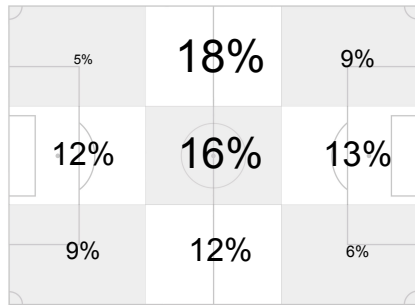

Assistant Referee 2: Michael MULLARKEY (ENG)
 Reserve Assistant Referee: Eric DANSAULT (FRA)
 General Coordinator: Lennart WANGEL (FIN)

Italy Tracking Statistics

Ball Possession Heat Map

Attack Origin

#	Name	Time	Distance Covered (m)			Time Spent			Sprint	Top Speed Km/h	Activity Time Spent		
			DC	In Poss	Not In Poss	Opp. Half	Att. 3rd	Pen. Area			Low	Medium	High
12	Federico MARCHETTI	99'46"	3542	1273	1062				9	15.83	98%	1%	1%
3	Domenico CRISCITO	48'17"	4907	1591	1895	24%	10%		42	26.20	83%	8%	9%
4	Giorgio CHIPELLINI	99'46"	10209	3784	3898	16%	4%	2%	116	26.20	82%	8%	10%
5	Fabio CANNAVARO	99'46"	8920	3120	3483	11%	2%	1%	87	20.51	87%	6%	7%
6	Daniele DE ROSSI	99'46"	10454	4004	3722	38%	11%	2%	70	19.61	79%	12%	9%
7	Simone PEPE	99'46"	10031	4118	3084	64%	29%	6%	88	26.43	83%	8%	9%
8	Gennaro GATTUSO	48'17"	5486	1780	2429	41%	11%		62	19.28	78%	10%	12%
9	Vincenzo IAQUINTA	99'46"	9190	3684	2723	84%	43%	12%	71	22.08	86%	6%	8%
10	Antonio DI NATALE	99'46"	10502	4479	3062	77%	40%	8%	99	21.32	81%	8%	11%
19	Gianluca ZAMBROTTA	99'46"	9854	3652	3584	28%	11%		122	26.43	83%	7%	10%
22	Riccardo MONTOLIVO	58'47"	6127	2266	2317	44%	10%		59	24.44	80%	9%	11%

DC: Distance Covered
 In Poss: In Possession
 Not In Poss: Not In Possession
 Opp. Half: In Opposing Half
 Att. 3rd: In Opposing Third
 Pen. Area: In Penalty Area

FIFA does not vouch for the accuracy of technical statistics compiled in association with its competition results system partner.
 THU 24 JUN 2010; 18:11 CET / 18:11 local time - Version 1