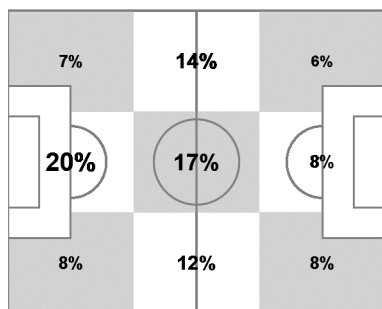

Team Tracking Statistics

Group C

Japan - Colombia 1 : 4 (1 : 1)

37 24 JUN 2014 16:00 Cuiaba / Arena Pantanal / BRA

Colombia

Ball possession heat map

Attack origin

#	Name	Time	Distance covered (metres)			Time spent			Sprints	Top speed	Activity time spent		
			Total	In Poss	Not in Poss	Opp. Half	Att. 3rd	Pen. Area			Low	Medium	High
1	OSPINA	85'28"	3,803	1,251	1,266	4%				16.42	97%	2%	1%
4	ARIAS	94'38"	10,065	3,360	4,261	21%	7%	1%	31	31.39	83%	8%	9%
7	ARMERO	94'38"	10,033	3,477	3,825	19%	6%		42	29.77	83%	8%	9%
11	CUADRADO	46'23"	5,112	1,438	2,158	45%	21%	3%	22	27.79	83%	8%	9%
13	GUARIN	94'38"	10,692	3,602	4,471	32%	10%	1%	35	29.05	79%	9%	12%
15	MEJIA	94'38"	9,370	2,947	3,980	15%	2%		33	24.66	85%	7%	8%
16	BALANTA	94'38"	9,501	3,083	3,803	10%	4%	2%	26	27.58	85%	7%	8%
19	RAMOS	94'38"	9,835	3,677	3,408	60%	27%	7%	36	29.56	84%	8%	8%
20	QUINTERO	46'23"	5,571	1,773	2,272	40%	17%	2%	15	23.69	80%	10%	10%
21	MARTINEZ	94'38"	10,415	3,794	3,811	55%	23%	7%	49	29.05	82%	8%	10%
23	VALDES	94'38"	9,282	2,968	3,927	11%	6%	2%	25	25.52	86%	7%	7%
5	CARBONERO	48'15"	5,452	2,066	2,009	41%	18%	2%	28	27.40	80%	8%	12%
10	RODRIGUEZ	48'15"	5,268	2,183	1,855	46%	22%	4%	33	30.89	82%	7%	11%
22	MONDRAGON	9'09"	406	143	121					15.05	96%	2%	2%

In Poss: Team in possession Opp. Half: In opposing half Bold values: top performing in the match
 Not In Poss: Opposite team in possession Att. 3rd: In attacking third
 Pen. Area: In penalty area

FIFA does not vouch for the accuracy of technical statistics compiled in association with its competition results system partner.