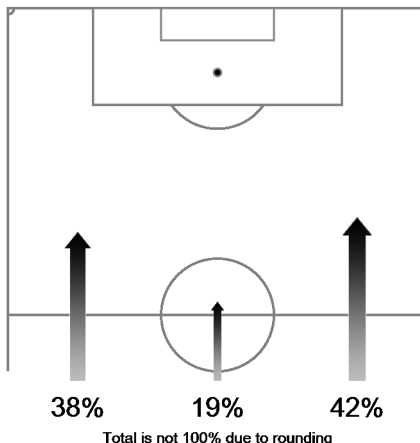

Team Tracking Statistics

Group C

Japan - Colombia 1 : 4 (1 : 1)

37 24 JUN 2014 16:00 Cuiaba / Arena Pantanal / BRA

Colombia

Ball possession heat map

Attack origin

#	Name	Time	Distance covered (metres)			Time spent			Sprints	Top speed	Activity time spent		
			Total	In Poss	Not in Poss	Opp. Half	Att. 3rd	Pen. Area			Low	Medium	High
1	OSPINA	85'28"	3,803	1,251	1,266	4%				16.42	97%	2%	1%
4	ARIAS	94'38"	10,065	3,360	4,261	21%	7%	1%	31	31.39	83%	8%	9%
7	ARMERO	94'38"	10,033	3,477	3,825	19%	6%		42	29.77	83%	8%	9%
11	CUADRADO	46'23"	5,112	1,438	2,158	45%	21%	3%	22	27.79	83%	8%	9%
13	GUARIN	94'38"	10,692	3,602	4,471	32%	10%	1%	35	29.05	79%	9%	12%
15	MEJIA	94'38"	9,370	2,947	3,980	15%	2%		33	24.66	85%	7%	8%
16	BALANTA	94'38"	9,501	3,083	3,803	10%	4%	2%	26	27.58	85%	7%	8%
19	RAMOS	94'38"	9,835	3,677	3,408	60%	27%	7%	36	29.56	84%	8%	8%
20	QUINTERO	46'23"	5,571	1,773	2,272	40%	17%	2%	15	23.69	80%	10%	10%
21	MARTINEZ	94'38"	10,415	3,794	3,811	55%	23%	7%	49	29.05	82%	8%	10%
23	VALDES	94'38"	9,282	2,968	3,927	11%	6%	2%	25	25.52	86%	7%	7%
5	CARBONERO	48'15"	5,452	2,066	2,009	41%	18%	2%	28	27.40	80%	8%	12%
10	RODRIGUEZ	48'15"	5,268	2,183	1,855	46%	22%	4%	33	30.89	82%	7%	11%
22	MONDRAGON	9'09"	406	143	121					15.05	96%	2%	2%

In Poss: Team in possession Opp. Half: In opposing half Bold values: top performing in the match
 Not In Poss: Opposite team in possession Att. 3rd: In attacking third
 Pen. Area: In penalty area

FIFA does not vouch for the accuracy of technical statistics compiled in association with its competition results system partner.