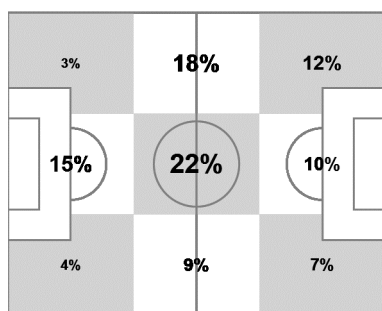

Team Tracking Statistics

Group C

Japan - Colombia 1 : 4 (1 : 1)

37 24 JUN 2014 16:00 Cuiaba / Arena Pantanal / BRA

Japan

Ball possession heat map

Attacking direction →

Attack origin

#	Name	Time	Distance covered (metres)			Time spent			Sprints	Top speed	Activity time spent		
			Total	In Poss	Not in Poss	Opp. Half	Att. 3rd	Pen. Area			Low	Medium	High
1	KAWASHIMA	94'38"	3,704	1,241	1,389				4	19.84	98%	1%	1%
2	UCHIDA	94'38"	10,017	4,001	3,585	39%	11%	1%	41	26.14	84%	7%	9%
4	HONDA	94'38"	10,290	4,241	3,381	77%	41%	6%	42	30.35	80%	9%	11%
5	NAGATOMO	94'38"	11,287	4,689	3,901	48%	26%	2%	41	30.53	78%	11%	11%
9	OKAZAKI	69'34"	7,648	2,742	2,598	71%	45%	16%	41	28.15	80%	9%	11%
10	KAGAWA	85'47"	9,928	4,301	3,054	67%	37%	10%	48	27.58	79%	9%	12%
13	OKUBO	94'38"	9,385	3,870	2,966	84%	51%	17%	37	27.36	84%	7%	9%
14	AOYAMA	63'00"	7,347	2,937	2,537	51%	18%		27	25.24	77%	11%	12%
15	KONNO	94'38"	9,759	3,661	3,615	28%	11%	4%	33	28.51	83%	8%	9%
17	HASEBE	94'38"	10,704	4,175	3,678	51%	23%	3%	35	26.86	80%	9%	11%
22	YOSHIDA	94'38"	9,643	3,487	3,442	28%	13%	6%	33	27.40	84%	8%	8%
8	KIYOTAKE	8'51"	1,332	592	478	63%	31%	4%	11	22.39	65%	13%	22%
11	KAKITANI	25'03"	2,526	1,214	831	93%	64%	21%	15	25.96	84%	7%	9%
16	YAMAGUCHI	31'38"	3,641	1,549	1,375	60%	27%	2%	22	29.41	79%	8%	13%

In Poss: Team in possession Opp. Half: In opposing half Bold values: top performing in the match
 Not In Poss: Opposite team in possession Att. 3rd: In attacking third
 Pen. Area: In penalty area

FIFA does not vouch for the accuracy of technical statistics compiled in association with its competition results system partner.