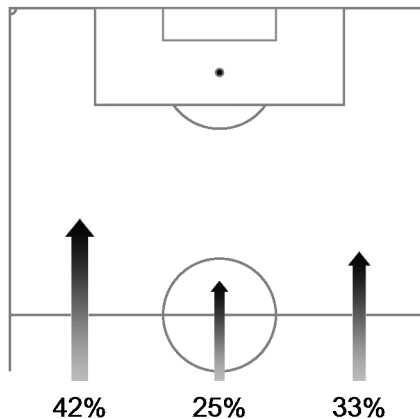

Team Tracking Statistics

Group C

Japan - Colombia 1 : 4 (1 : 1)

37 24 JUN 2014 16:00 Cuiaba / Arena Pantanal / BRA

Japan

Ball possession heat map

Attacking direction →

Attack origin

#	Name	Time	Distance covered (metres)			Time spent			Sprints	Top speed	Activity time spent		
			Total	In Poss	Not in Poss	Opp. Half	Att. 3rd	Pen. Area			Low	Medium	High
1	KAWASHIMA	94'38"	3,704	1,241	1,389				4	19.84	98%	1%	1%
2	UCHIDA	94'38"	10,017	4,001	3,585	39%	11%	1%	41	26.14	84%	7%	9%
4	HONDA	94'38"	10,290	4,241	3,381	77%	41%	6%	42	30.35	80%	9%	11%
5	NAGATOMO	94'38"	11,287	4,689	3,901	48%	26%	2%	41	30.53	78%	11%	11%
9	OKAZAKI	69'34"	7,648	2,742	2,598	71%	45%	16%	41	28.15	80%	9%	11%
10	KAGAWA	85'47"	9,928	4,301	3,054	67%	37%	10%	48	27.58	79%	9%	12%
13	OKUBO	94'38"	9,385	3,870	2,966	84%	51%	17%	37	27.36	84%	7%	9%
14	AOYAMA	63'00"	7,347	2,937	2,537	51%	18%		27	25.24	77%	11%	12%
15	KONNO	94'38"	9,759	3,661	3,615	28%	11%	4%	33	28.51	83%	8%	9%
17	HASEBE	94'38"	10,704	4,175	3,678	51%	23%	3%	35	26.86	80%	9%	11%
22	YOSHIDA	94'38"	9,643	3,487	3,442	28%	13%	6%	33	27.40	84%	8%	8%
8	KIYOTAKE	8'51"	1,332	592	478	63%	31%	4%	11	22.39	65%	13%	22%
11	KAKITANI	25'03"	2,526	1,214	831	93%	64%	21%	15	25.96	84%	7%	9%
16	YAMAGUCHI	31'38"	3,641	1,549	1,375	60%	27%	2%	22	29.41	79%	8%	13%

In Poss: Team in possession Opp. Half: In opposing half Bold values: top performing in the match
 Not In Poss: Opposite team in possession Att. 3rd: In attacking third
 Pen. Area: In penalty area

FIFA does not vouch for the accuracy of technical statistics compiled in association with its competition results system partner.