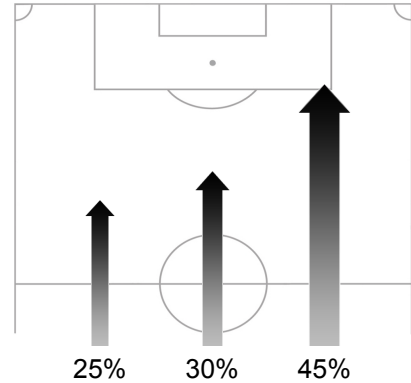

Assistant Referee 2: Juan Carlos YUSTE JIMENEZ (ESP)
 Reserve Assistant Referee: Matthias ARNET (SUI)
 General Coordinator: Yon DE LUISA (MEX)

Côte d'Ivoire Tracking Statistics

Ball Possession Heat Map

Attacking direction →

Attack Origin

#	Name	Time	Distance Covered (m)			Time Spent			Sprint	Top Speed Km/h	Activity Time Spent		
			DC	In Poss	Not In Poss	Opp. Half	Att. 3rd	Pen. Area			Low	Medium	High
1	Boubacar BARRY	95'14"	3197	1328	1072				10	17.44	98%	1%	1%
3	Arthur BOKA	95'14"	9763	4643	3447	42%	13%		114	21.36	84%	8%	8%
4	Kolo TOURE	95'14"	9493	4178	3456	24%	6%	3%	65	24.46	84%	8%	8%
5	Didier ZOKORA	95'14"	8421	3610	3194	12%			66	24.59	86%	6%	8%
9	Ismael TIOTE	95'14"	10633	5021	3959	49%	6%		82	21.67	81%	10%	9%
10	GERVINHO	64'09"	7479	4203	2131	85%	46%	11%	88	22.11	79%	10%	11%
11	Didier DROGBA	95'14"	9556	4766	2879	93%	65%	20%	57	21.67	87%	7%	6%
13	ROMARIC	78'36"	9636	5115	3074	67%	32%	3%	77	22.07	76%	13%	11%
18	Kader KEITA	64'00"	6993	3896	2029	85%	51%	8%	64	22.85	82%	8%	10%
19	Yaya TOURE	95'14"	11337	5983	3514	69%	33%	5%	92	22.49	78%	12%	10%
21	Emmanuel EBOUE	95'14"	11005	5369	3466	49%	20%	2%	118	21.36	80%	9%	11%

DC: Distance Covered
 In Poss: In Possession
 Not In Poss: Not In Possession
 Opp. Half: In Opposing Half
 Att. 3rd: In Opposing Third
 Pen. Area: In Penalty Area

FIFA does not vouch for the accuracy of technical statistics compiled in association with its competition results system partner.
 FRI 25 JUN 2010; 18:03 CET / 18:03 local time - Version 1