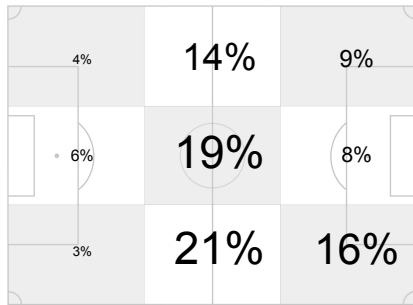

Côte d'Ivoire Tracking Statistics

Ball Possession Heat Map