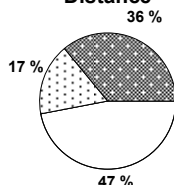

Player Statistics

Round of 16

Germany - England 4:1 (2:1)

Mangaung/Bloemfontein / Free State Stadium / RSA

	1st half	2nd half	Total	Team total	Team avg
Goal(s) scored	0	0	0	4	
Attempts on/off target	0	0	0	15	
Assist(s)	0	0	0	4	
Offside(s)	0	0	0	4	
Save(s)	0	0	0	6	
Yellow card(s)	0	0	0	1	
Red card	0	0	0	0	
Foul(s) committed	0	0	0	7	
Delivery/solo runs into the attacking third	-	0	0	37	3.6
Delivery/solo runs into the penalty area	-	0	0	9	0.9
Tackles gaining the ball	-	0	0	1	0.1
Tackles not gaining the ball	-	0	0	5	0.5
Tackles suffered losing the ball	-	0	0	0	0.0
Tackles suffered not losing the ball	-	0	0	1	0.1
Clearances Completed	-	0	0	0	0.0
Clearances Attempted	-	0	0	5	0.5

Direction of play →

Direction of play →

Activities

	1st half	2nd half	Total	Team total	Team avg
Total time played (mins)	0'00"	9'27"	9'27"		
Low activity time spent (%)	0%	70%	70%	83%	
Medium activity time spent (%)	0%	12%	12%	8%	
High activity time spent (%)	0%	18%	18%	9%	
Distance covered (metres)	-	1,292	1,292	108,377	9,844
Low activity distance covered (metres)	-	605	605	65,271	5,929
Medium activity distance covered (metres)	-	217	217	17,066	1,550
High activity distance covered (metres)	-	470	470	26,039	2,365
Top speed (km/h)	-	19.77	19.77	31.50	23.32
Sprints	-	33	33	1003	114

Direction of play →

Distance

FIFA does not vouch for the accuracy of technical statistics compiled in association with its competition results system partner.

SUN 27 JUN 2010; 17:59 CET / 17:59 local time - Version 1

Page1/0

2010 FIFA World Cup South Africa™

FIFA Partners

FIFA World Cup Sponsors

National Supporters