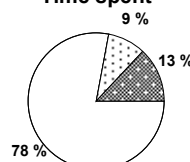

Heat map

Direction of play →

Distance

Activity

Time spent

FIFA does not vouch for the accuracy of technical statistics compiled in association with its competition results system partner.

SUN 27 JUN 2010; 17:59 CET / 17:59 local time - Version 1