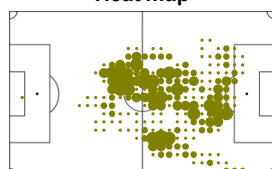

Heat map

Direction of play →