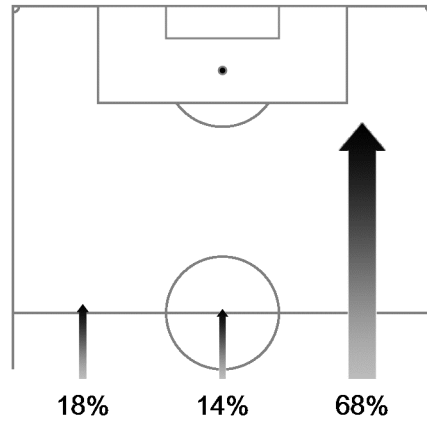

# 52 29 JUN 2014 17:00 Recife / Arena Pernambuco / BRA

Costa Rica

Ball possession heat map

Attack origin

#	Name	Time	Distance covered (metres)			Time spent			Sprints	Top speed	Activity time spent		
			Total	In Poss	Not in Poss	Opp. Half	Att. 3rd	Pen. Area			Low	Medium	High
1	NAVAS	129'42"	5,759	1,383	2,224				1	16.13	98%	1%	1%
3	GONZALEZ	129'42"	12,033	2,977	5,005	10%	6%	3%	31	30.13	88%	6%	6%
4	UMANA	129'42"	12,378	3,102	5,038	12%	3%	5%	25	29.23	87%	7%	6%
5	BORGES	129'42"	<b>14,473</b>	4,102	<b>5,818</b>	40%	15%	6%	41	28.33	81%	8%	11%
6	DUARTE	67'55"	6,873	2,027	2,518	19%	9%	4%	20	25.60	84%	8%	8%
7	BOLANOS	85'00"	8,564	2,594	3,061	60%	31%	6%	34	30.53	85%	7%	8%
9	CAMPBELL	129'42"	10,820	3,276	3,528	80%	32%	2%	40	31.07	89%	5%	6%
10	RUIZ	129'42"	14,043	3,920	5,154	51%	22%	4%	36	29.56	84%	8%	8%
15	DIAZ	129'42"	12,448	3,216	5,110	21%	8%	3%	34	<b>33.80</b>	86%	7%	7%
16	GAMBOA	78'27"	8,322	2,468	3,037	30%	9%		26	29.41	82%	9%	9%
17	TEJEDA	67'29"	8,126	2,506	3,091	42%	11%	1%	13	25.02	77%	13%	10%
2	ACOSTA	51'15"	5,391	1,132	2,610	12%	6%	2%	20	26.32	83%	7%	10%
14	BRENES	44'42"	4,902	1,147	2,098	40%	15%	2%	17	25.96	83%	7%	10%
22	CUBERO	62'13"	7,189	1,535	3,338	28%	5%	1%	28	27.58	77%	10%	13%

In Poss: Team in possession

Opp. Half: In opposing half

Bold values: top performing in the match

Not In Poss: Opposite team in possession

Att. 3rd: In attaching third

Pen. Area: In penalty area

FIFA does not vouch for the accuracy of technical statistics compiled in association with its competition results system partner.