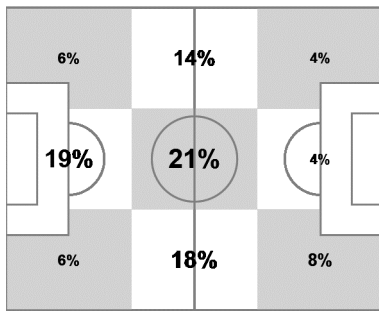

Team Tracking Statistics

Round of 16

Costa Rica - Greece 1 : 1 AET (1 : 1, 0 : 0) 5 : 3 PSO

# 52 29 JUN 2014 17:00 Recife / Arena Pernambuco / BRA

Costa Rica

Ball possession heat map

Attack origin

#	Name	Time	Distance covered (metres)			Time spent			Sprints	Top speed	Activity time spent		
			Total	In Poss	Not in Poss	Opp. Half	Att. 3rd	Pen. Area			Low	Medium	High
1	NAVAS	129'42"	5,759	1,383	2,224				1	16.13	98%	1%	1%
3	GONZALEZ	129'42"	12,033	2,977	5,005	10%	6%	3%	31	30.13	88%	6%	6%
4	UMANA	129'42"	12,378	3,102	5,038	12%	3%	5%	25	29.23	87%	7%	6%
5	BORGES	129'42"	<b>14,473</b>	4,102	<b>5,818</b>	40%	15%	6%	41	28.33	81%	8%	11%
6	DUARTE	67'55"	6,873	2,027	2,518	19%	9%	4%	20	25.60	84%	8%	8%
7	BOLANOS	85'00"	8,564	2,594	3,061	60%	31%	6%	34	30.53	85%	7%	8%
9	CAMPBELL	129'42"	10,820	3,276	3,528	80%	32%	2%	40	31.07	89%	5%	6%
10	RUIZ	129'42"	14,043	3,920	5,154	51%	22%	4%	36	29.56	84%	8%	8%
15	DIAZ	129'42"	12,448	3,216	5,110	21%	8%	3%	34	<b>33.80</b>	86%	7%	7%
16	GAMBOA	78'27"	8,322	2,468	3,037	30%	9%		26	29.41	82%	9%	9%
17	TEJEDA	67'29"	8,126	2,506	3,091	42%	11%	1%	13	25.02	77%	13%	10%
2	ACOSTA	51'15"	5,391	1,132	2,610	12%	6%	2%	20	26.32	83%	7%	10%
14	BRENES	44'42"	4,902	1,147	2,098	40%	15%	2%	17	25.96	83%	7%	10%
22	CUBERO	62'13"	7,189	1,535	3,338	28%	5%	1%	28	27.58	77%	10%	13%

In Poss: Team in possession

Opp. Half: In opposing half

Bold values: top performing in the match

Not In Poss: Opposite team in possession

Att. 3rd: In attaching third

Pen. Area: In penalty area

FIFA does not vouch for the accuracy of technical statistics compiled in association with its competition results system partner.