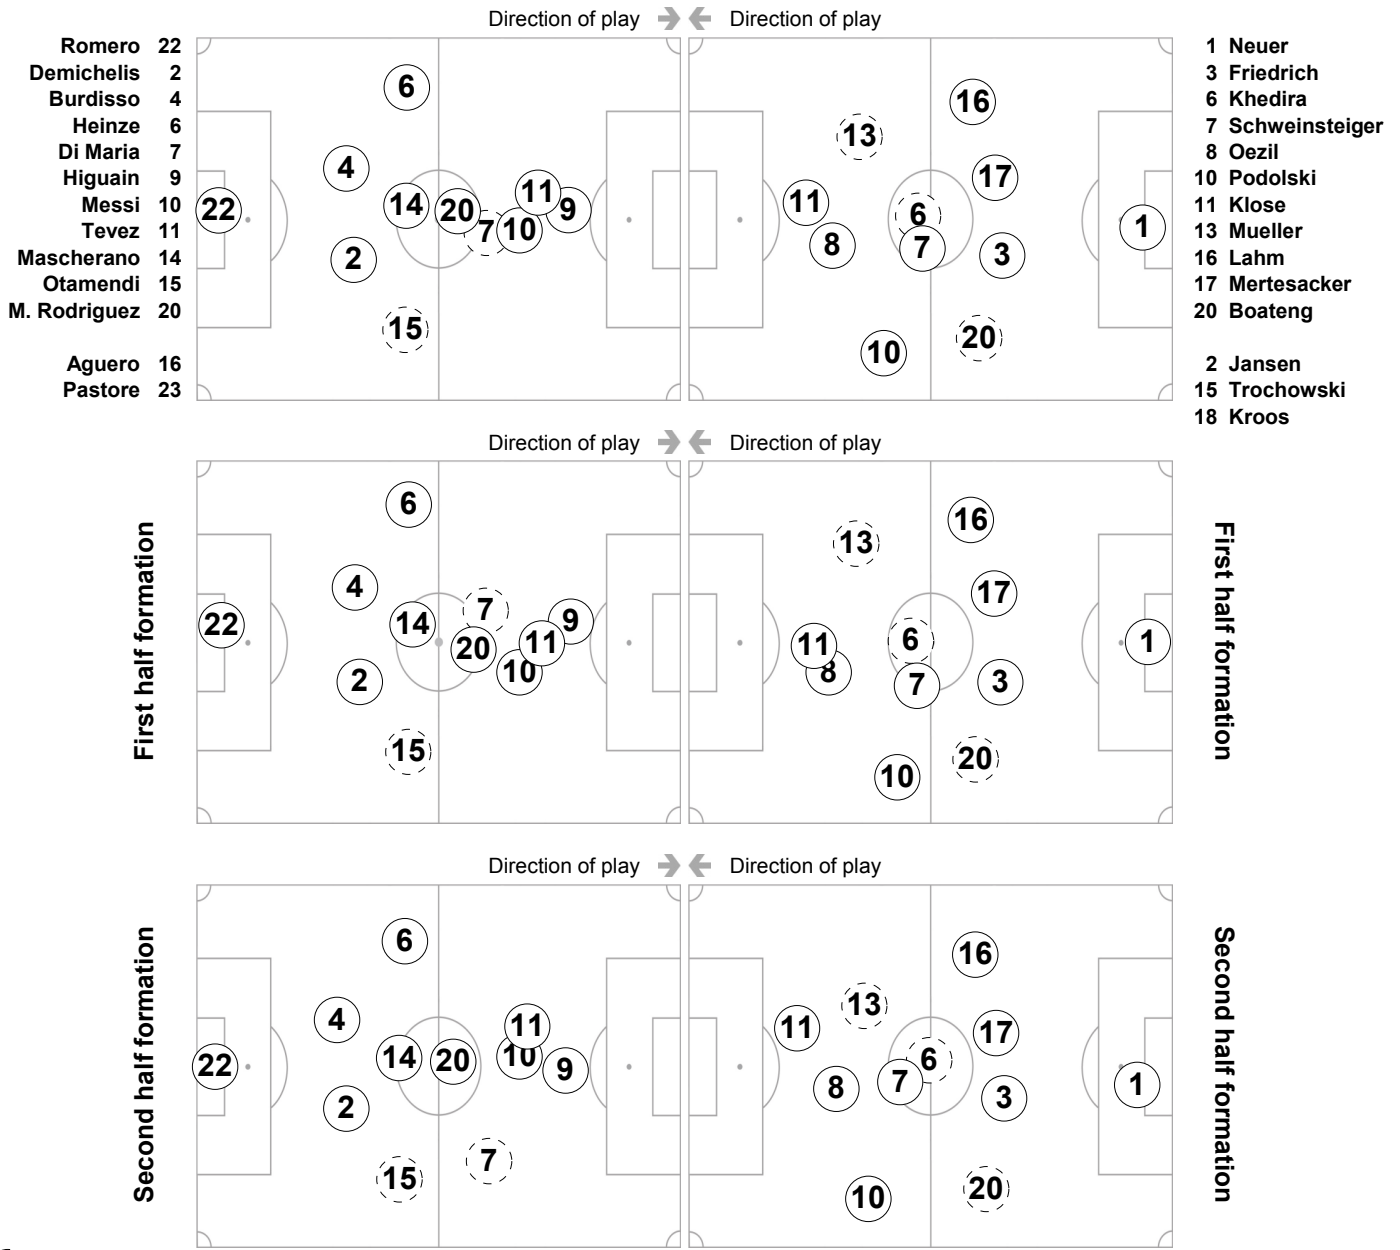

# Actual Formation

Quarter-final

## Argentina - Germany 0:4 (0:1)

Cape Town / Green Point Stadium / RSA

70' (In) 23 Pastore / (Out) 15 Otamendi  
 75' (In) 16 Aguero / (Out) 7 Di Maria

72' (In) 2 Jansen / (Out) 20 Boateng  
 77' (In) 18 Kroos / (Out) 6 Khedira  
 84' (In) 15 Trochowski / (Out) 13 Mueller

**Total time played: 92'12"**  
**53% - 34'49" Ball possession 47% - 30'13"**

FIFA does not vouch for the accuracy of technical statistics compiled in association with its competition results system partner.