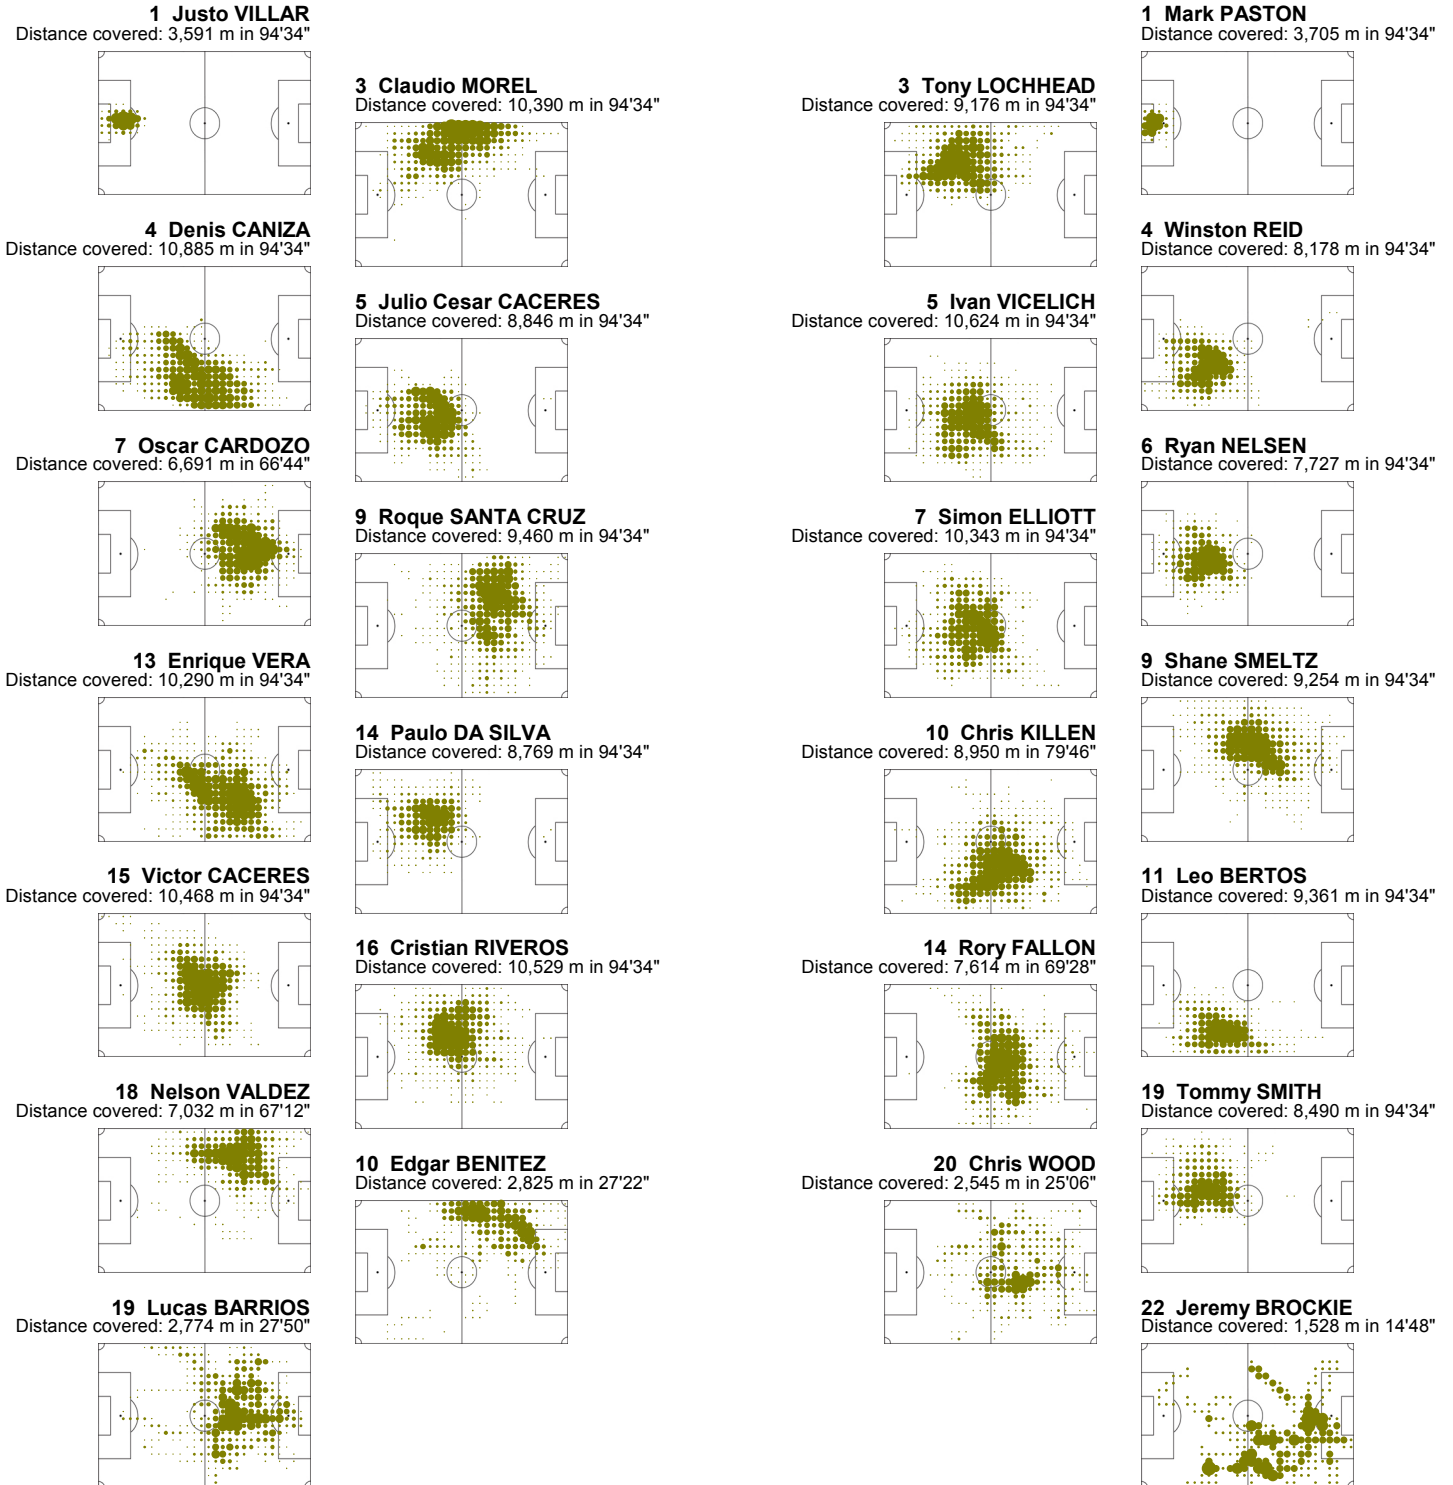

Players Heat Map

Group F

Paraguay - New Zealand 0:0

Polokwane / Peter Mokaba Stadium / RSA

Direction of play →

FIFA does not vouch for the accuracy of technical statistics compiled in association with its competition results system partner.