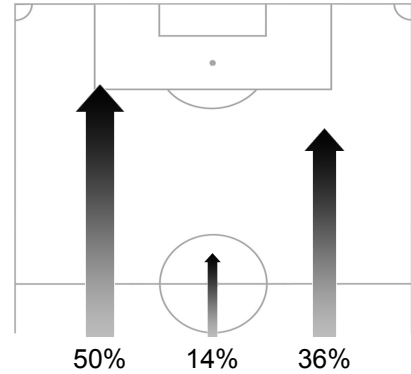

Assistant Referee 2: Bakhadyr KOCHKAROV (KGZ)
 Reserve Assistant Referee: Enock MOLEFE (RSA)
 General Coordinator: Hugo SALCEDO (USA)

Germany Tracking Statistics

Ball Possession Heat Map

Attacking direction →

Attack Origin

#	Name	Time	Distance Covered (m)			Time Spent			Sprint	Top Speed Km/h	Activity Time Spent		
			DC	In Poss	Not In Poss	Opp. Half	Att. 3rd	Pen. Area			Low	Medium	High

1	Manuel NEUER	92'12"	5128	1581	1869				14	20.83	97%	2%	1%
3	Arne FRIEDRICH	92'12"	8848	2753	4154	8%	1%		62	26.70	88%	6%	6%
6	Sami KHEDIRA	78'03"	9224	3150	4315	35%	10%	2%	92	28.39	78%	11%	11%
7	Bastian SCHWEINSTEIGER	92'12"	11268	3745	5207	36%	9%		109	21.29	79%	10%	11%
8	Mesut OEZIL	92'12"	11075	4247	4478	64%	30%	3%	120	27.56	79%	10%	11%
10	Lukas PODOLSKI	92'12"	10336	3715	4502	46%	22%	1%	113	24.40	82%	8%	10%
11	Miroslav KLOSE	92'12"	8778	3580	3309	70%	35%	10%	90	22.71	87%	6%	7%
13	Thomas MUELLER	84'06"	10273	3848	4353	56%	24%	4%	152	26.17	78%	10%	12%
16	Philipp LAHM	92'12"	10053	3545	4556	21%	4%		80	21.29	83%	9%	8%
17	Per MERTESECKER	92'12"	8894	2751	4144	9%	4%	2%	33	20.27	87%	7%	6%
20	Jerome BOATENG	72'43"	7995	2813	3600	18%	5%	2%	70	26.46	84%	8%	8%

DC: Distance Covered
 In Poss: In Possession
 Not In Poss: Not In Possession
 Opp. Half: In Opposing Half
 Att. 3rd: In Opposing Third
 Pen. Area: In Penalty Area

FIFA does not vouch for the accuracy of technical statistics compiled in association with its competition results system partner.
 SAT 3 JUL 2010; 17:59 CET / 17:59 local time - Version 1