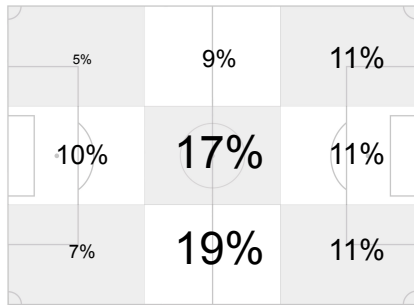

Germany Tracking Statistics

Ball Possession Heat Map