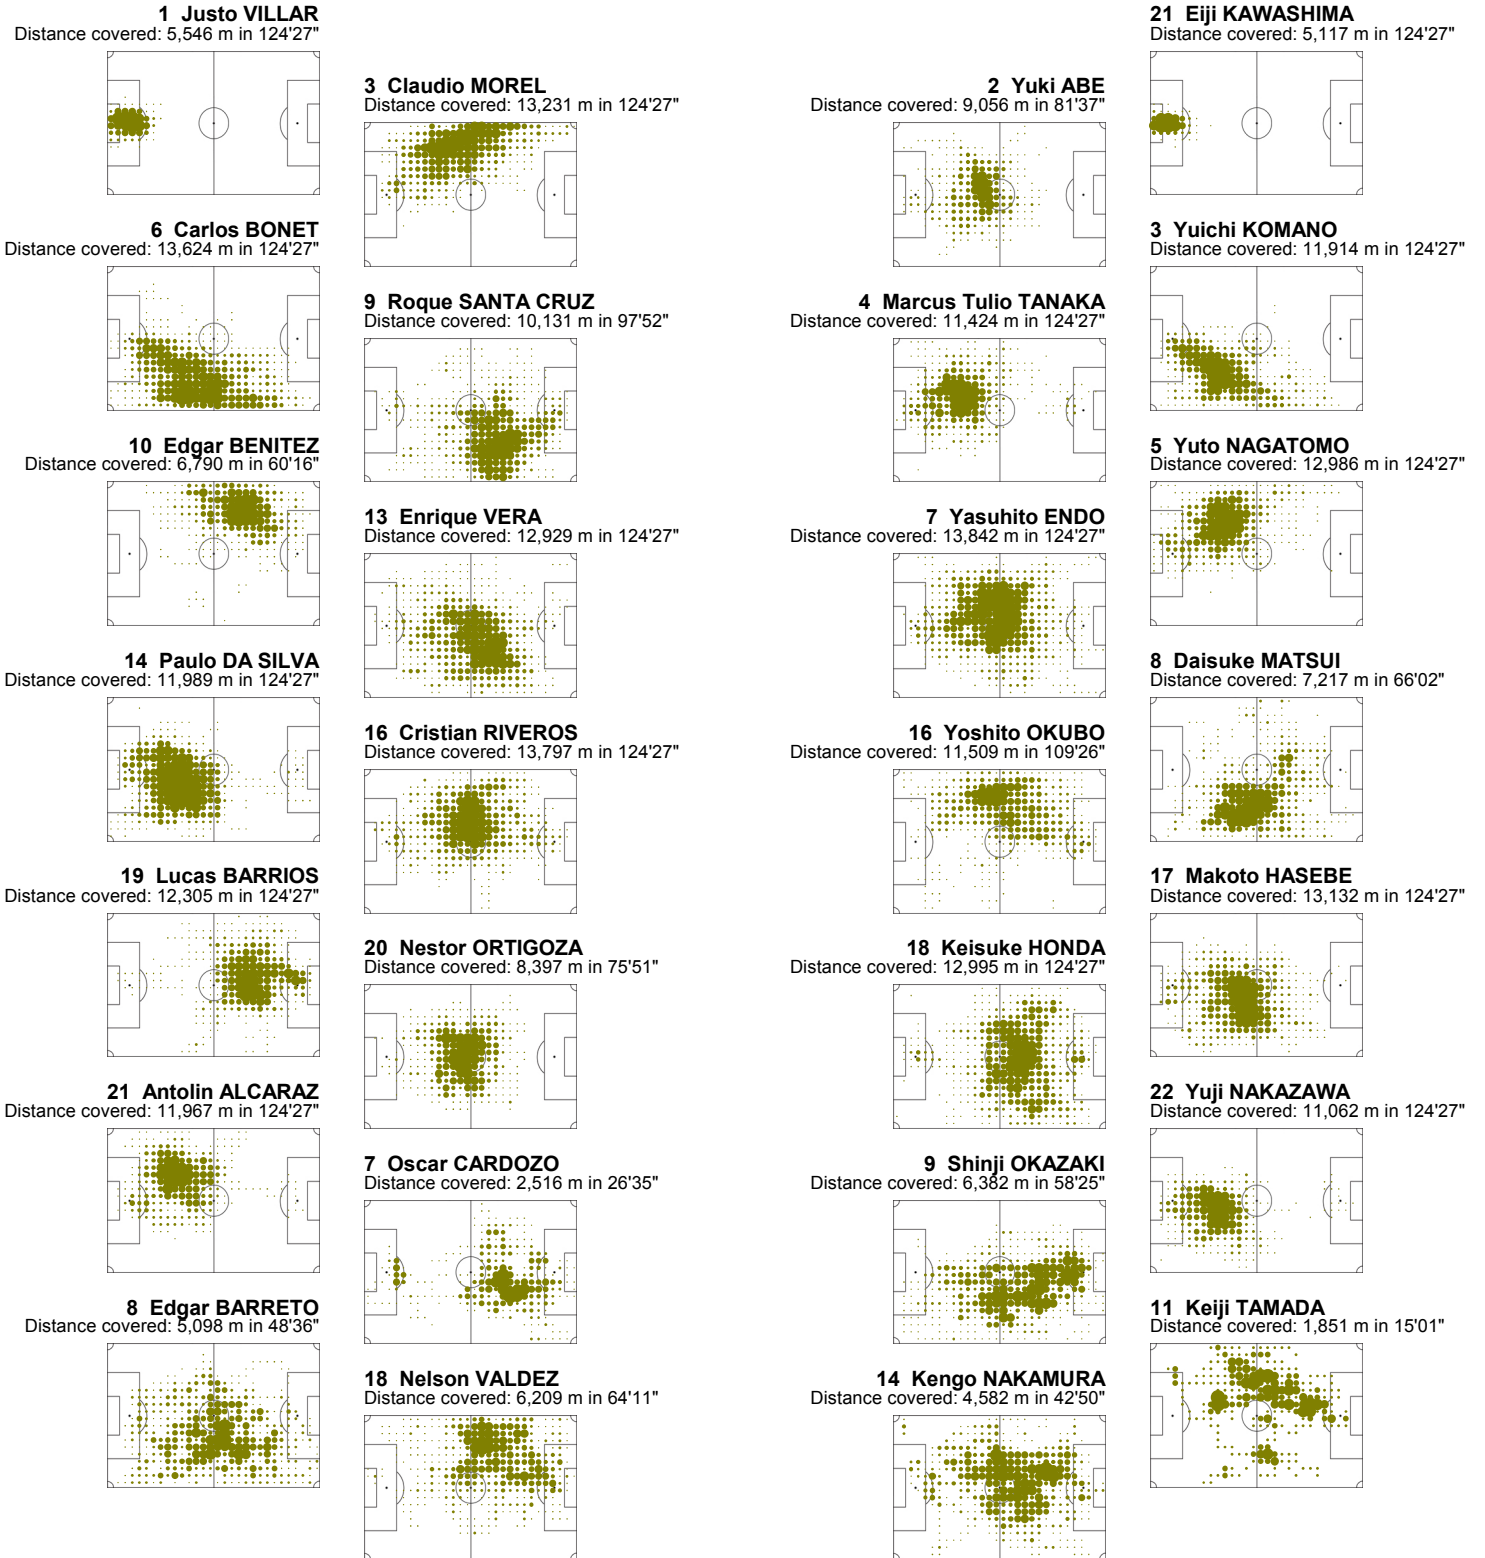

# Players Heat Map

Round of 16

**Paraguay - Japan 0:0 a.e.t. 5:3 PSO**

Tshwane/Pretoria / Loftus Versfeld Stadium / RSA

Direction of play →

FIFA does not vouch for the accuracy of technical statistics compiled in association with its competition results system partner.